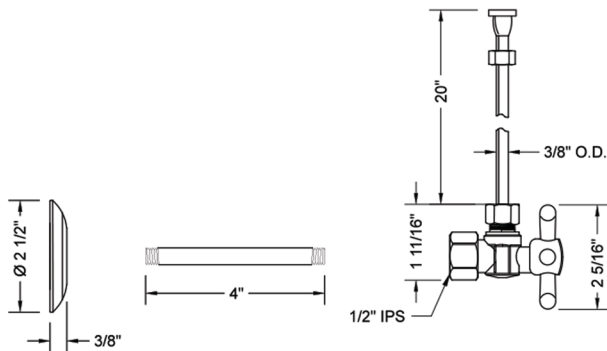

# Quarter Turn Angle Pattern 1/2" IPS x 3/8" O.D. Toilet Supply Kit with Standard Cross Handle, 20" Supply Tube, Escutcheon

**Model #: 616-72-**

## FEATURES:

- Complete Toilet Supply Kit
- Kit contains:
  - (1) Quarter Turn Angle Pattern 1/2" IPS x 3/8" O.D. Supply Valve with Standard Cross Handle P/N 616
  - (1) 20" Copper Supply Tube P/N 772
  - (1) Escutcheon P/N 741
  - (1) 1/2" Brass Nipple P/N 801-12.4

## SPECIFICATION DRAWING:

COMPONENTS	
DESCRIPTION	QTY:
ANGLE VALVE - STANDARD CROSS HANDLE	1
20" X 1/2" O.D. SUPPLY TUBE	1
ESCUTCHEON	1
PLASTIC FILL VALVE COUPLING NUT	1
4" NIPPLE	1