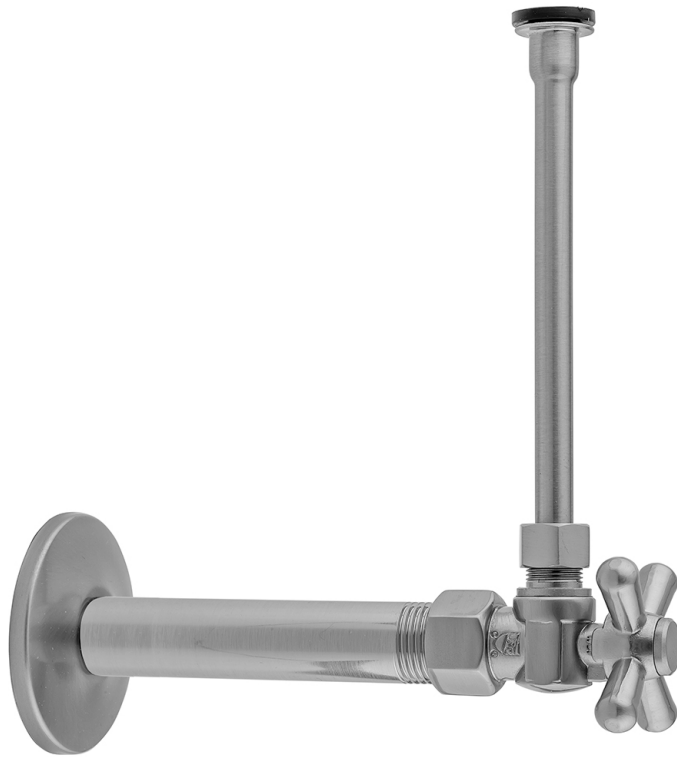

# Quarter Turn Angle Pattern 1/2" IPS x 3/8" O.D. Toilet Supply Kit with Standard Cross Handle, 20" Supply Tube, Escutcheon

**Model #: 616-72-**

## FEATURES:

- Complete Toilet Supply Kit
- Kit contains:
  - (1) Quarter Turn Angle Pattern 1/2" IPS x 3/8" O.D. Supply Valve with Standard Cross Handle P/N 616
  - (1) 20" Copper Supply Tube P/N 772
  - (1) Escutcheon P/N 741
  - (1) 1/2" Brass Nipple P/N 801-12.4

## SPECIFICATION DRAWING:

COMPONENTS	
DESCRIPTION	QTY:
ANGLE VALVE - STANDARD CROSS HANDLE	1
20" X 1/2" O.D. SUPPLY TUBE	1
ESCUTCHEON	1
PLASTIC FILL VALVE COUPLING NUT	1
4" NIPPLE	1