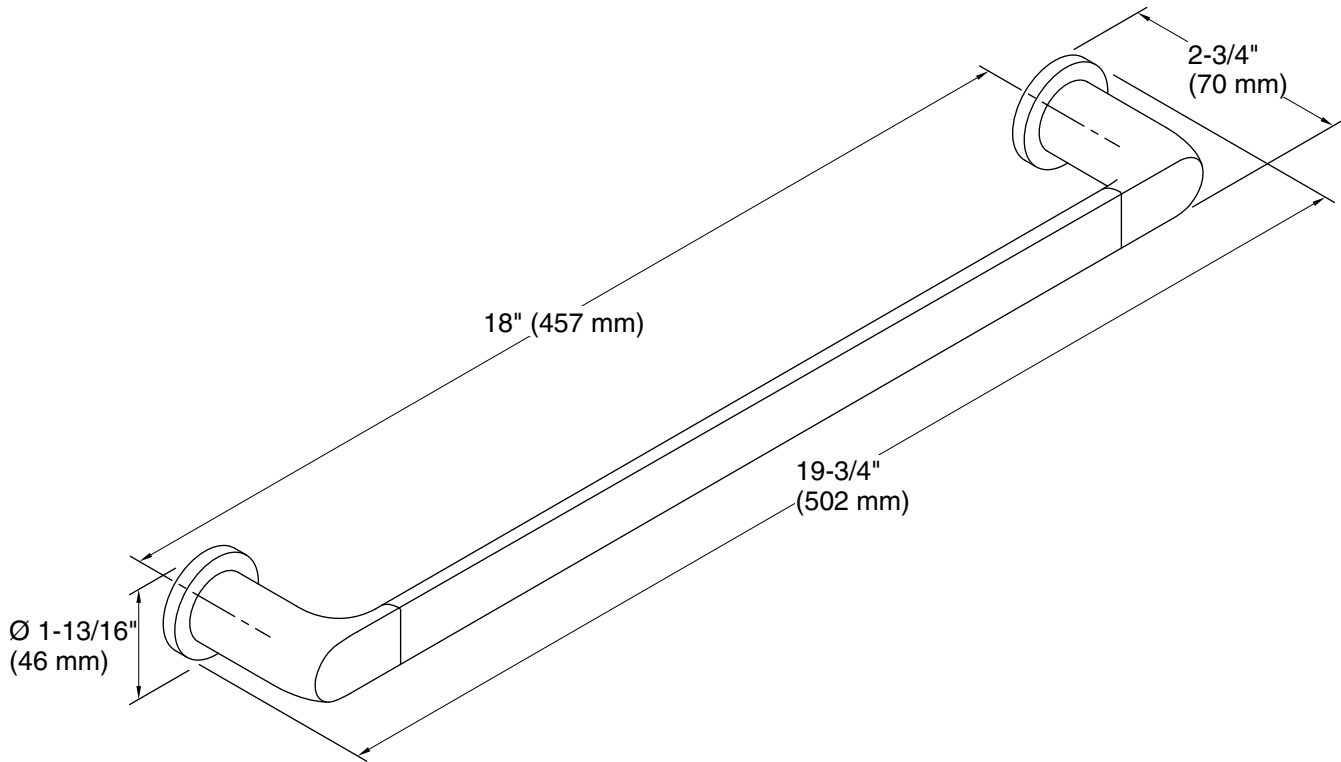

Technical Information

All product dimensions are nominal.

Installation Type: Wall-mount

Material: Zinc, Brass

Notes

Install this product according to the installation instructions.

CAUTION: Risk of personal injury. Do not install these products in any area where they are likely to be used inadvertently as a grab bar or support bar. These products are not designed or intended for use as a grab bar or support bar.