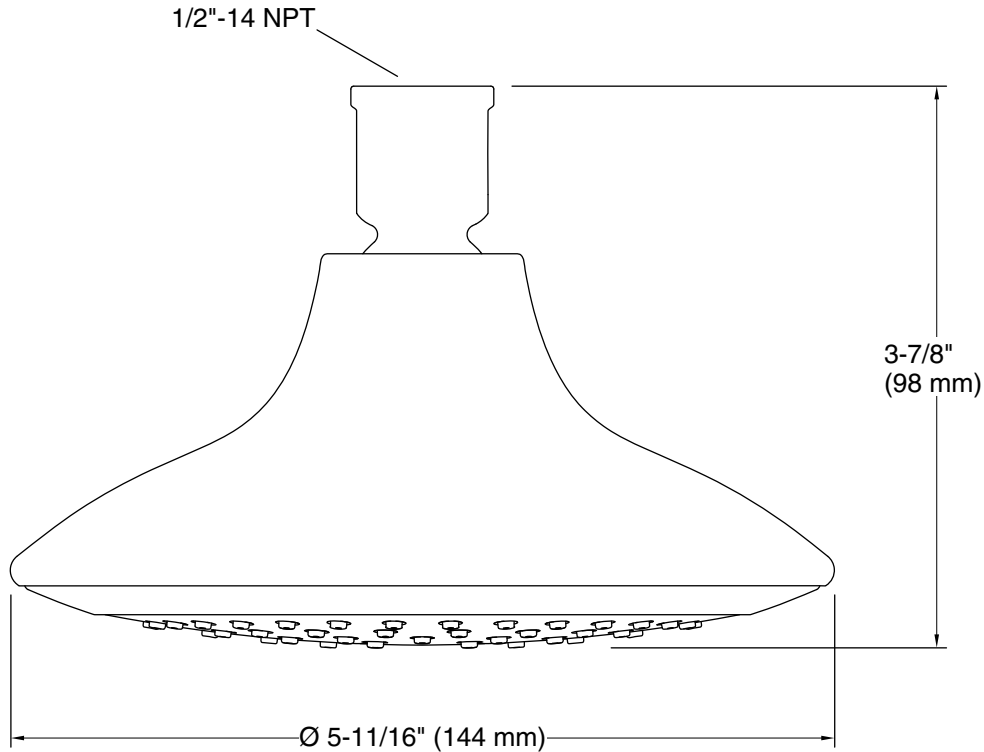

Installation

- 1/2 -14 NPT connection

Recommended Products/Accessories

K-7397 Shower Arm and Flange
K-23723 Faucet cleaner

Codes/Standards

ASME A112.18.1/CSA B125.1
DOE - Energy Policy Act 1992
IAPMO Certification

Technical Information

All product dimensions are nominal.

Handshower:

Rated maximum flow: 0 gal/min (0 l/min)

Showerhead/Body Spray:

Rated maximum flow: 2.5 gal/min (9.5 l/min)

Notes

Install this product according to the installation guide.