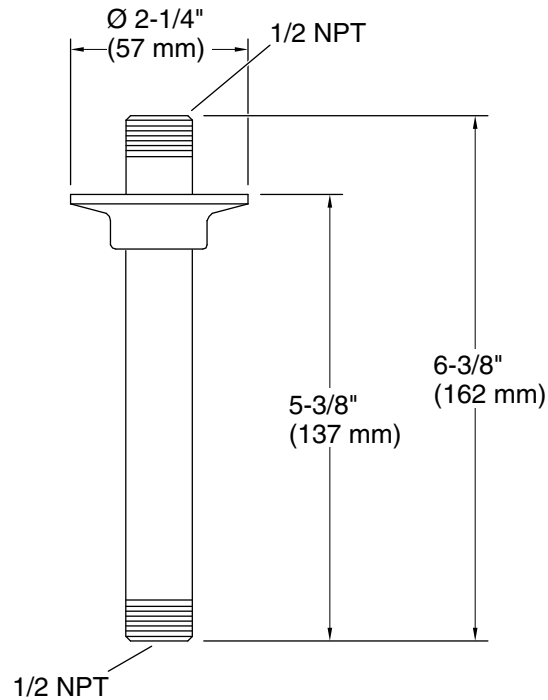

KOHLER® Faucets 6" ceiling-mount single-function rainhead arm & flange **K-7394**

Features

- 1/2" NPT connection
- For use with overhead rainheads
- 6" (152 mm) shower arm

Material

- Brass
- KOHLER finishes resist corrosion and tarnishing

9-20-2025 01:01 - US/CA

THE BOLD LOOK
OF **KOHLER**®

KOHLER Faucets 6" ceiling-mount single-function rainhead arm & flange K-7394

Technical Information

All product dimensions are nominal.

Spout:

Notes

Install this product according to the installation instructions.