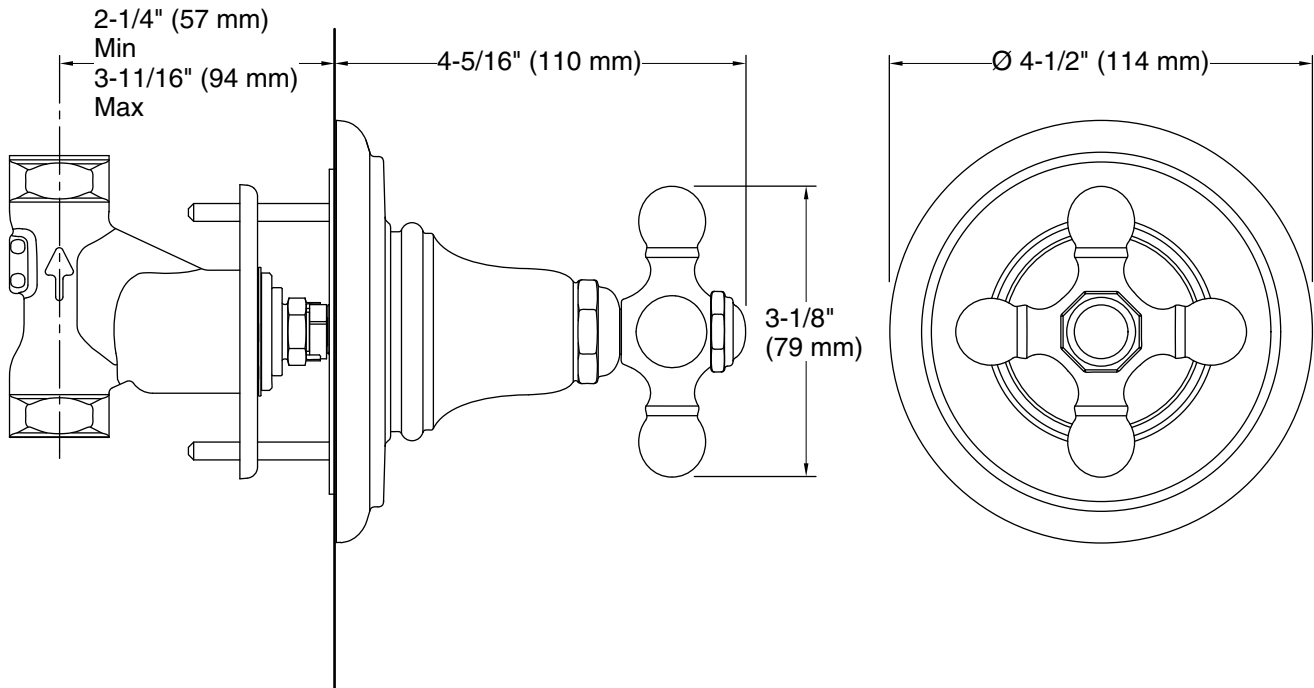

**Technical Information**

All product dimensions are nominal.

**Spout:**

**Notes**

Install this product according to the installation instructions.

ADA compliant when installed to the specific requirements of these regulations.