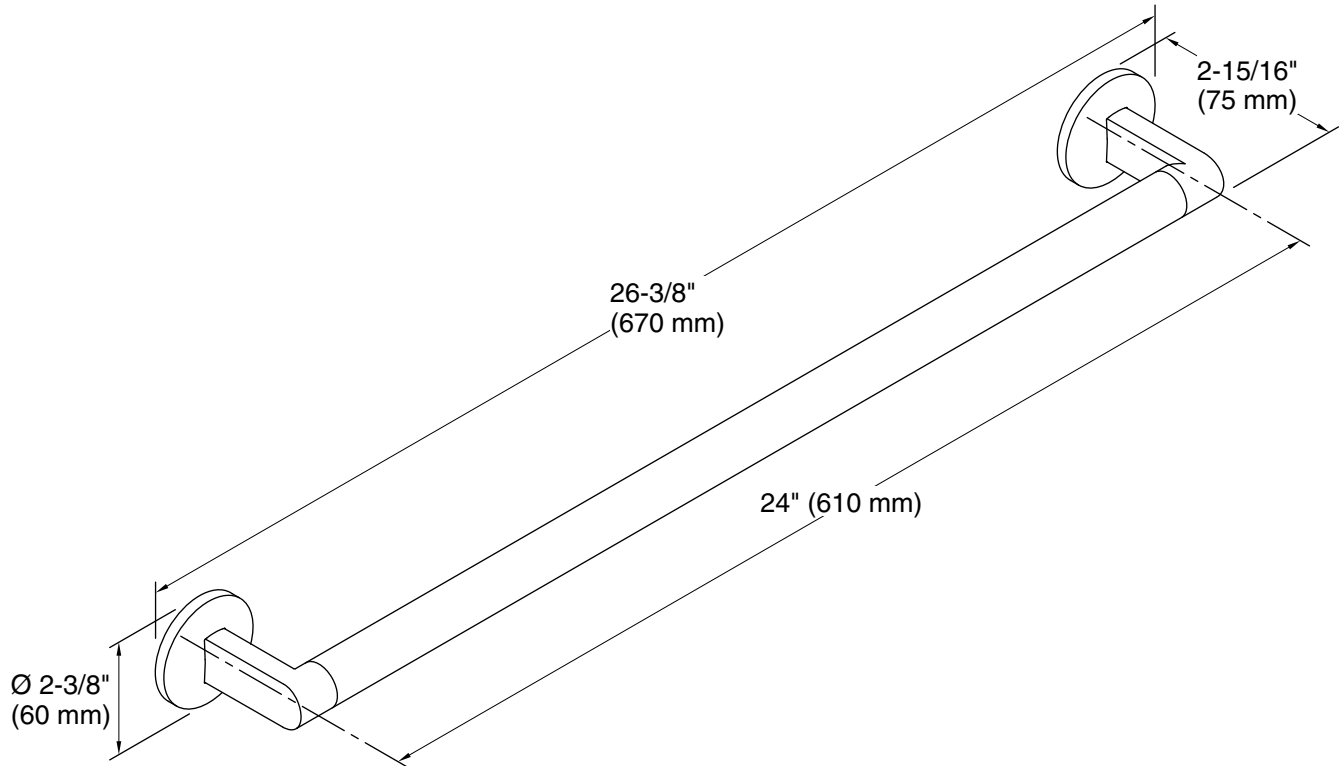

Technical Information

All product dimensions are nominal.

Installation Type: Wall-mount

Material: Zinc, Brass

Notes

Install this product according to the installation instructions.

CAUTION: Risk of personal injury. Do not install these products in any area where they are likely to be used inadvertently as a grab bar or support bar. These products are not designed or intended for use as a grab bar or support bar.