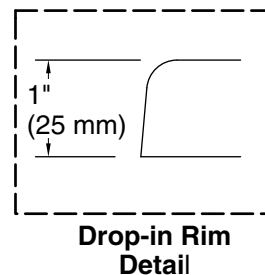

# Underscore™

60" x 32" drop-in Heated BubbleMassage™ air bath  
with Bask™ heated surface  
**K-1168-GHW**

No change in measurements if connected with drain illustrated. (K-7272)

**Blower Motor Access**  
30" (762 mm) W x 15" (381 mm) H Min

### Technical Information

All product dimensions are nominal.

Installation:	Drop-in, Undermount
Drain location:	Reversible
Basin area, bottom:	42" x 23-1/2" (1067 mm x 597 mm)
Basin area, top:	55-1/8" x 27-1/8" (1400 mm x 689 mm)
Weight:	100 lbs (45.4 kg)
Minimum floor load:	55 lbs/ft² (268.5 kg/m²)
Water depth:	17-1/8" (435 mm)
Water capacity:	81 gal (306.6 L)
Cutout:	Drop-in, 59-1/2" x 31-1/2" (1511 mm x 800 mm)