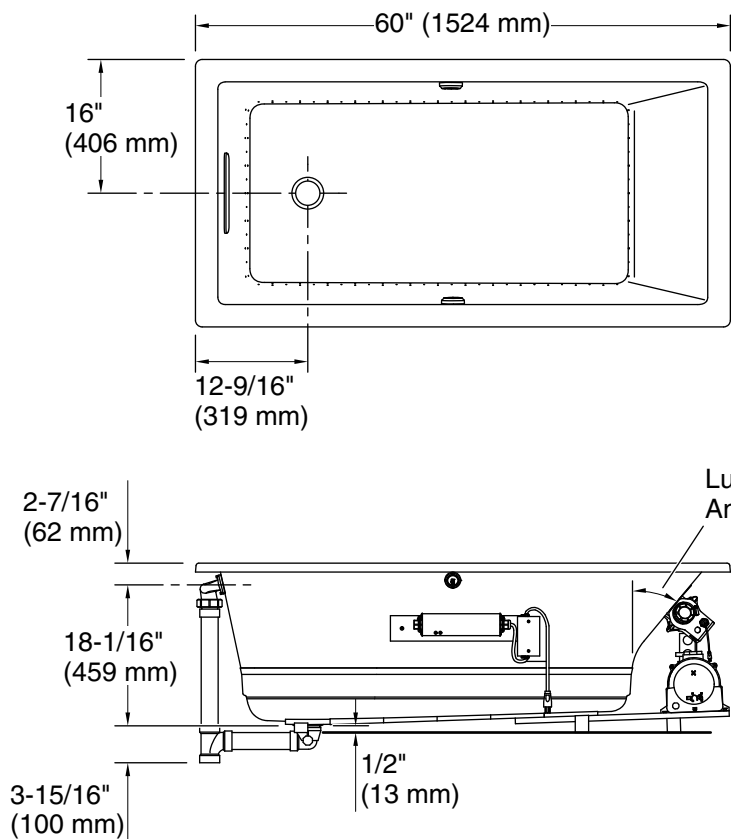

# Underscore™

60" x 32" drop-in Heated BubbleMassage™ air bath  
with Bask™ heated surface  
**K-1168-GHW**

No change in measurements if connected with drain illustrated. (K-7272)

**Blower Motor Access**  
30" (762 mm) W x 15" (381 mm) H Min

### Technical Information

All product dimensions are nominal.

Installation:	Drop-in, Undermount
Drain location:	Reversible
Basin area, bottom:	42" x 23-1/2" (1067 mm x 597 mm)
Basin area, top:	55-1/8" x 27-1/8" (1400 mm x 689 mm)
Weight:	100 lbs (45.4 kg)
Minimum floor load:	55 lbs/ft² (268.5 kg/m²)
Water depth:	17-1/8" (435 mm)
Water capacity:	81 gal (306.6 L)
Cutout:	Drop-in, 59-1/2" x 31-1/2" (1511 mm x 800 mm)

### Notes

Measure your actual product for rough-in details.

Install this product according to the installation instructions.

The hot water supply should be 70% of the capacity of the bath or greater. Installations will vary.