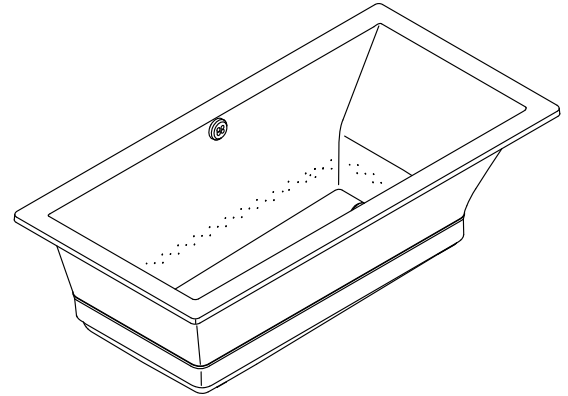

Features

- 122 airjets release thousands of heated bubbles that surround, support, and massage the body
- Variable-speed blower lets you adjust massage intensity to 18 levels
- Bask™ heated surface creates spa-like relaxation with soothing warmth on your back, shoulders, and neck
- Built-in heater
- Automatic and manual purge cycles remove residual water from air channels after use
- 60-minute automatic shutoff timer
- Slotted overflow allows for deep soaking
- Integral lumbar support
- Keypad control
- Textured bottom surface
- Bask™ heated surface creates spa-like relaxation with soothing warmth on your back, shoulders, and neck

Material

- Acrylic

Technology

- Heated BubbleMassage™ technology warms and humidifies air before it enters the bath

Installation

- Drop-in or undermount
- Reversible drain

Required Products/Accessories

K-7271 Brass Slotted Overflow Bath Drain

or

K-7272 PVC Slotted Overflow Bath Drain

Recommended Products/Accessories

- K-1491 Bath/Whirlpool Pillow
- K-1601 Bath/whirlpool footstop, removable
- K-706000-D3 Frameless Sliding Bath Door
- K-706000-L 62" H sliding bath door with 1/4"-thick glass
- K-706004-D3 Frameless Sliding Bath Door
- K-706004-L Frameless Sliding Bath Door
- K-1177 Vinyl Tiling-in Bead
- K-590 5' under-mount installation kit
- K-31797 Slotted overflow bath drain kit
- K-31795 Slotted overflow above-the-floor bath drain kit

Codes/Standards

- ASME A112.19.7/CSA B45.10
- CSA B45.5/IAPMO Z124
- ASTM E162
- ASTM E662
- UL 1795
- CSA C22.2 No. 218.2

KOHLER® Plastic Baths and Shower Bases Lifetime Limited Warranty KOHLER® Hydrotherapy Components Five-Year Limited Warranty

See website for detailed warranty information.

Available Colors/Finishes

Color tiles intended for reference only.

Color	Code	Description
	0	White
	96	Biscuit
	NY	Dune
	95	Ice™ Grey
	58	Thunder™ Grey
	7	Black Black™