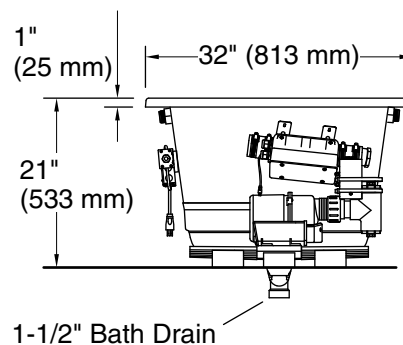

# Underscore™

60" x 32" drop-in Heated BubbleMassage™ air bath  
with Bask™ heated surface  
**K-1168-GHW**

No change in measurements if connected with drain illustrated. (K-7272)

**Blower Motor Access**  
30" (762 mm) W x 15" (381 mm) H Min

### Technical Information

All product dimensions are nominal.

Installation:	Drop-in, Undermount
Drain location:	Reversible
Basin area, bottom:	42" x 23-1/2" (1067 mm x 597 mm)
Basin area, top:	55-1/8" x 27-1/8" (1400 mm x 689 mm)
Weight:	100 lbs (45.4 kg)
Minimum floor load:	55 lbs/ft² (268.5 kg/m²)
Water depth:	17-1/8" (435 mm)
Water capacity:	81 gal (306.6 L)
Cutout:	Drop-in, 59-1/2" x 31-1/2" (1511 mm x 800 mm)