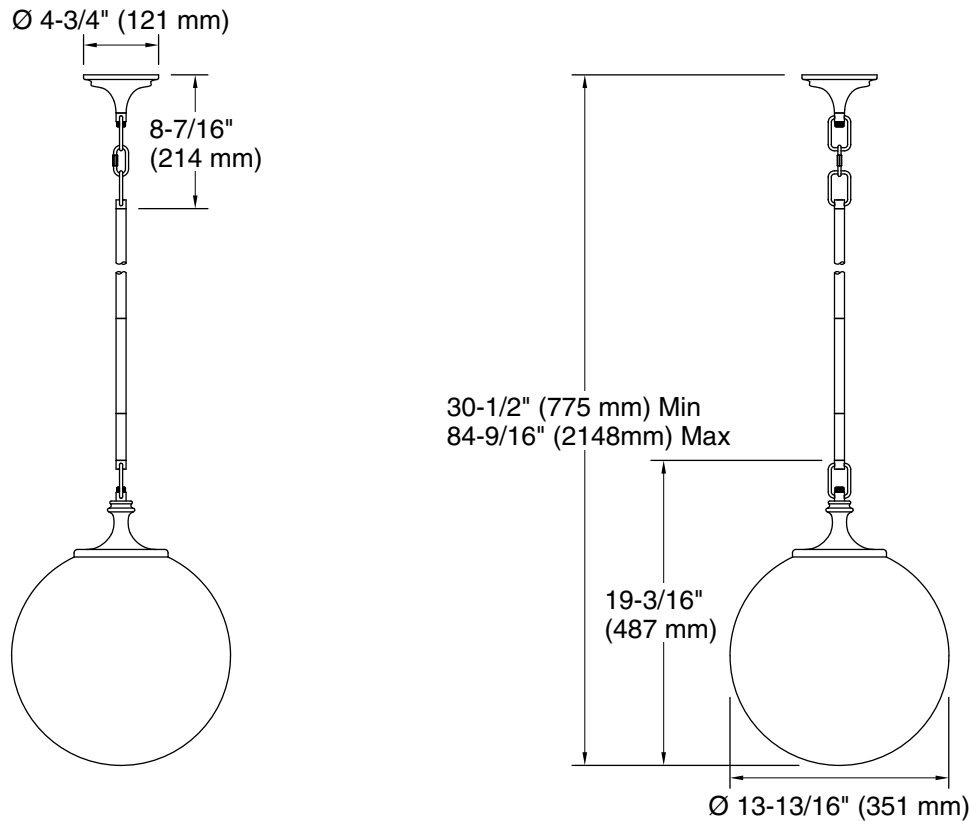

Required Electrical Service

One circuit required.

120 V, 0.833 A, 60 Hz

Technical Information

All product dimensions are nominal.

Material:	Steel, Aluminum, Glass
Number of Lights:	1
Lighting Type:	Socket-based
Socket Type:	E-26 Medium
Number of Shades:	1
Shade Type:	Clear Glass
Hanging Type:	Downrod
Downrod Detail:	1 x 3" (76 mm), 1 x 6" (152 mm), 1 x 12" (305 mm), 2 x 18" (457 mm)
Height:	30-1/2" (774 mm) - 84-1/2" (2146 mm)