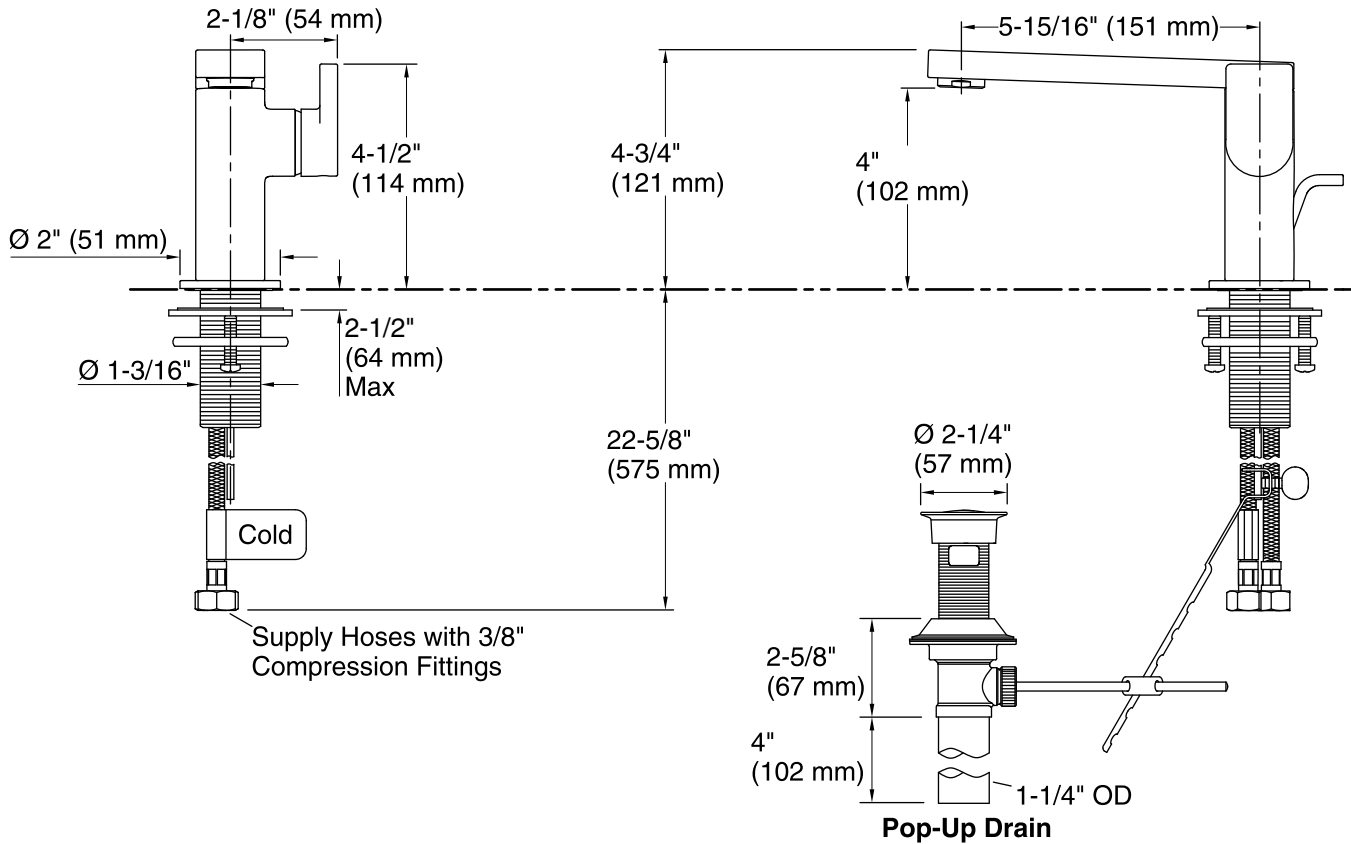

Features

- Metal construction.
- ADA Compliant Lever handle .
- Leak free ceramic disc valve allows both volume and temperature control.
- Temperature memory allows faucet to be turned on and off at any temperature setting.
- High-temperature limit setting for added safety.
- Single-hole mounting.
- Durable KOHLER finishes resist corrosion and tarnishing.
- Complete range of faucets, accessories and showering components to coordinate a full bathroom.
- 1.2 gal/min (4.5 l/min) maximum flow rate [max at 60 psi (4.1 bar)]
- Not compatible with lavatories with centerset drillings.

Color	Code	Description
-------	------	-------------

	CP	Polished Chrome
	TT	Titanium

Technical Information

All product dimensions are nominal.

Faucet:

Flow rate:	1.2 gal/min (4.5 l/min)
Pressure:	60 psi (4.1 bar)
Valve body:	Cast brass
Drain with overflow:	YES
Drain tailpiece included:	YES

Spout:

Spout reach:	5-15/16" (151 mm)
Handle clearance:	1-9/16" (40 mm)

Notes

Install this product according to the installation guide.

ADA compliant when installed to the specific requirements of these regulations.