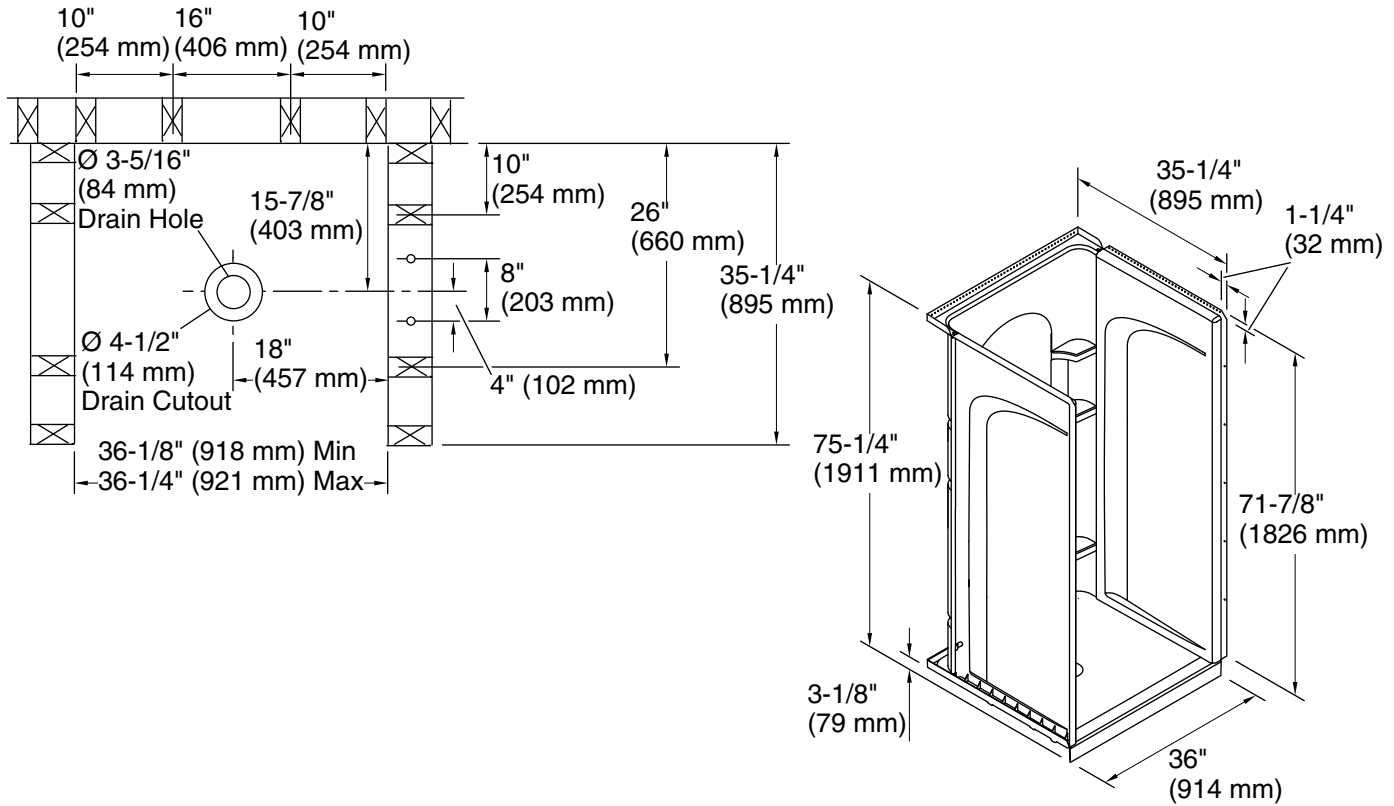

Ensemble™ Curve

36" x 34" Vikrell® shower, center drain
72340100

Features

- 3-1/8" (79 mm) threshold
- Easy-to-clean, durable high-gloss finish
- Three-piece tongue-and-groove walls with snap-together installation
- Modular design allows it to be moved around corners and through doorways with ease
- Curved wall design for a smooth look and feel
- Convenient shelves provide generous storage space
- Shaving ledge/footrest for added comfort

Included Components

- 72301100 36" x 34" Vikrell® shower base, center drain
- 72342100 36" Vikrell® shower back wall
- 72345100 34" Vikrell® shower end wall set

Codes/Standards

- CSA B45.5/IAPMO Z124
- ASTM E162
- ASTM E662
- HUD, UM Bulletin 73

STERLING® Vikrell® or Acrylic Baths and Shower Bases Ten-Year Limited Warranty

See website for detailed warranty information.

Technical Information

All product dimensions are nominal.

Drain location:	Center
Weight:	90.9 lbs (41.2 kg)
Minimum flat for door:	2-1/2" (64 mm)
Maximum door height:	70-1/2" (1791 mm)
Maximum door width:	32-5/8" (829 mm)