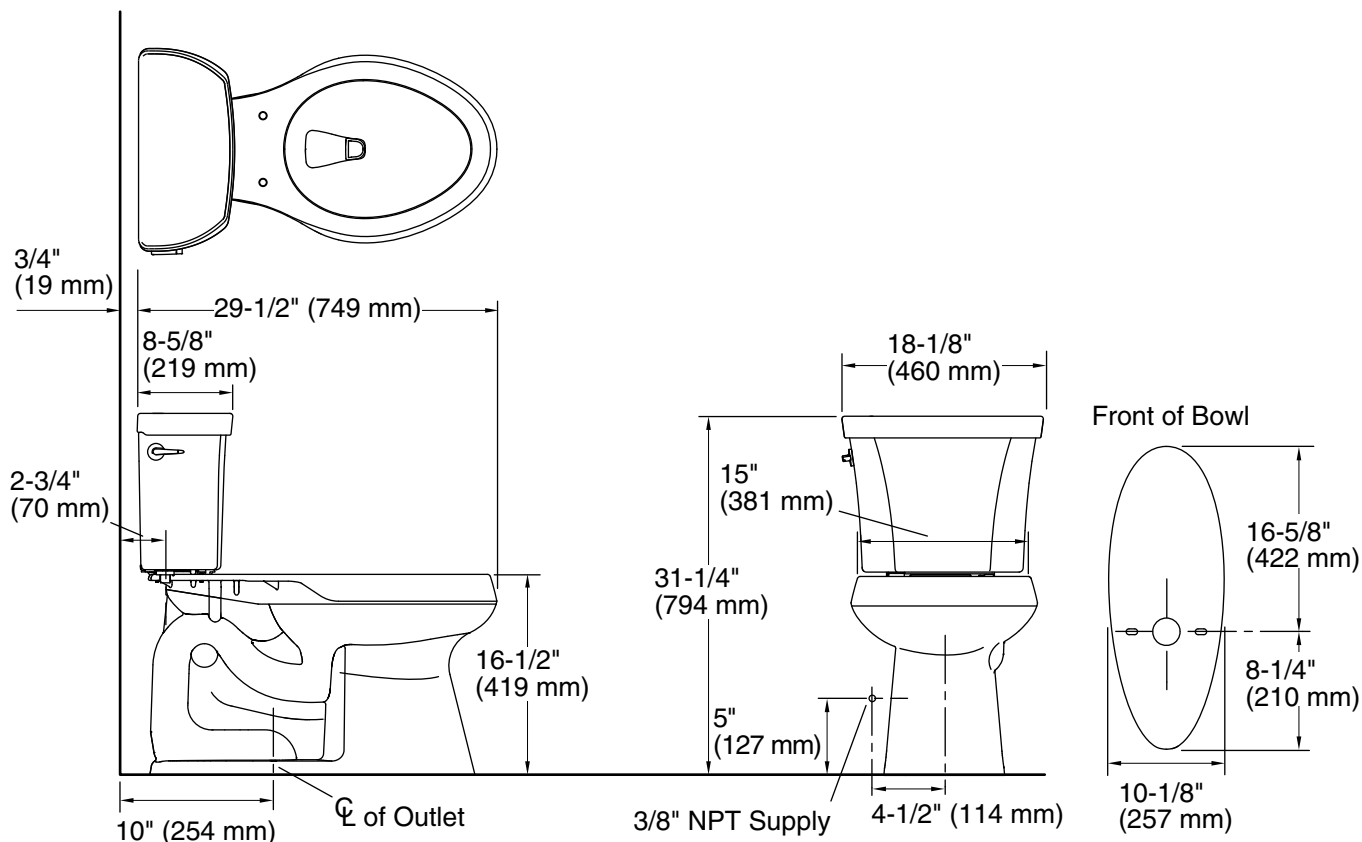

Features

- Two-piece design
- Elongated bowl offers added room and comfort
- Comfort Height® feature offers chair-height seating that makes sitting down and standing up easier for most adults
- Left-hand nested trip lever offers a choice of 1.1 or 1.6 gallons per flush (gpf)
- Combination consists of the K-4373 bowl and the K-4458 tank
- Dual-flush technology allows you to choose between a full or partial flush
- Eligible for consumer rebates in some municipalities
- 2-1/8" (54 mm) fully glazed trapway

Installation

- Seat sold separately
- 10" (254 mm) rough-in
- Three-bolt quick-connect installation

Recommended Products/Accessories

- K-5588 Purefresh® Deodorizing elongated toilet seat
- K-4108 PureWash® E750 Elongated bidet toilet seat with remote control
- K-5420 Low-Profile Bolt Caps
- K-9237 Dual-flush Trip Lever
- 1023457 Wax Ring/Hardware Kit
- 1265114 Connector Hose
- K-23726 Drain treatment

See website for detailed warranty information.

Available Colors/Finishes

Color tiles intended for reference only.

Color	Code	Description
	0	White
	96	Biscuit
	7	Black Black™

Technical Information

All product dimensions are nominal.

Toilet type:	Floor-mount
Waste Outlet:	Floor
Bowl shape:	Elongated
Flush type:	Class Five
Trap passageway:	2-1/8" (54 mm)
Water surface size:	11-3/8" x 8" (289 mm x 203 mm)
Rim to water surface:	5-3/8" (137 mm)
Rough-in:	10" (254 mm)
Seat-mounting holes:	5-1/2" (140 mm)