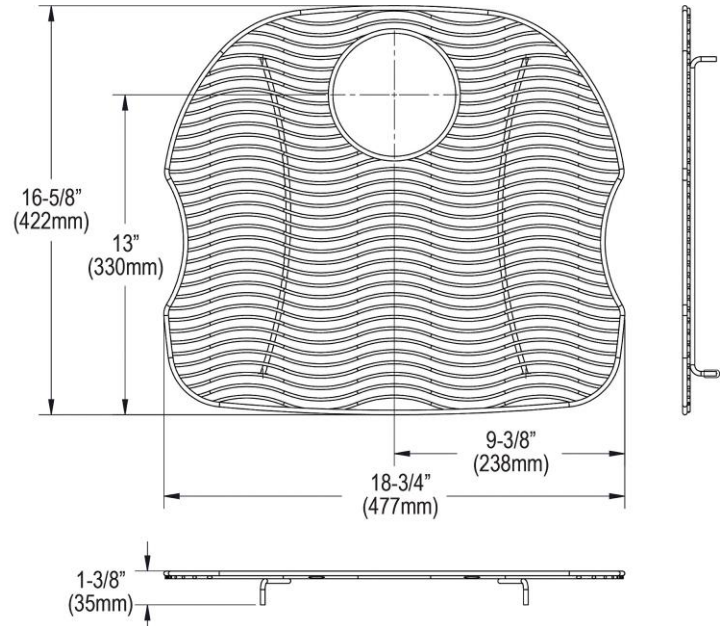

A Century of Tradition and Quality.
For more than 100 years, Elkay has been making innovative products and providing exceptional customer care. We take pride in offering plumbing products that make life easier, inspire change and leave the world a better place.

[Clean and Care Manual (PDF)](#)

[Clean and Care Manual (PDF)](#)

[Warranty (PDF)](#)