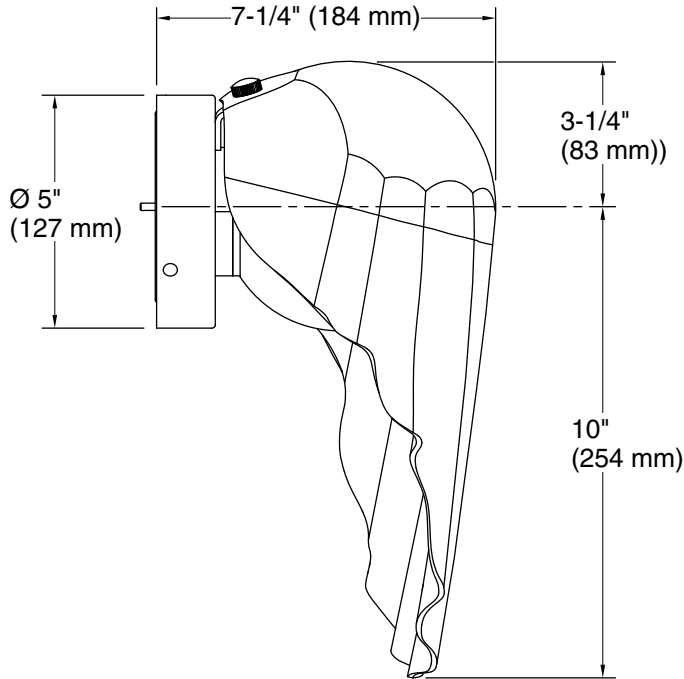

Landshapes™ by Daniel Arsham

One-light LED sconce

K-32694-SCLED

Required Electrical Service

One circuit required.

120 V, 1 A, 60 Hz

Technical Information

All product dimensions are nominal.

Material: Steel, Glass
Lighting Type: Integrated LED
Number of Shades: 1
Shade Type: Painted Glass
Hanging Type: Non-hanging
CRI ≥ 90
Life Span: 50000 Hours
Height: -

Notes

Install this product according to the installation guide.