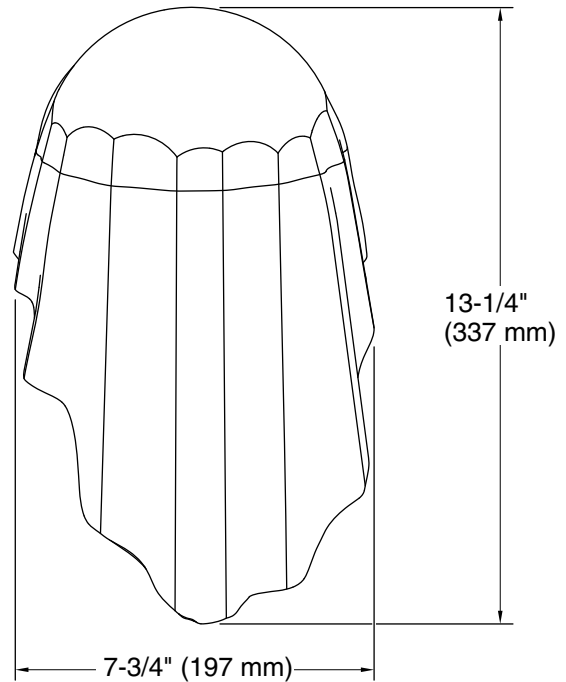

Landshapes™ by Daniel Arsham

One-light LED sconce

K-32694-SCLED

Required Electrical Service

One circuit required.

120 V, 1 A, 60 Hz

Technical Information

All product dimensions are nominal.

Material: Steel, Glass
Lighting Type: Integrated LED
Number of Shades: 1
Shade Type: Painted Glass
Hanging Type: Non-hanging
CRI ≥ 90
Life Span: 50000 Hours
Height: -

Notes

Install this product according to the installation guide.