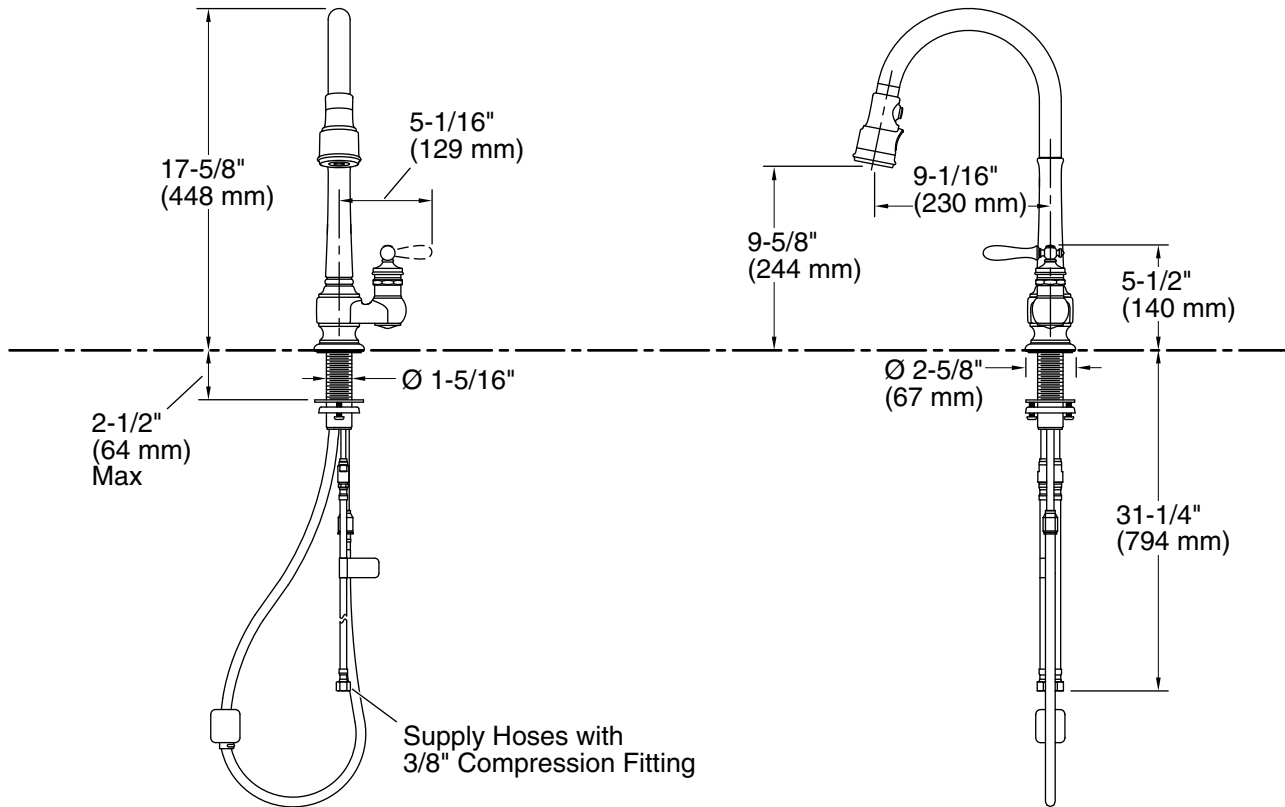

Adapters, Rough-in and Extension Kits

1012715 Range: 3-1/4" (83 mm) -
5-3/8" (137 mm)

Recommended Products/Accessories

1167289 1.5 GPM [5.7 l/min] Low Flow Kit
K-99272 Three-Hole Kitchen Faucet Escutcheon
K-23723 Faucet cleaner

Technical Information

All product dimensions are nominal.

Notes

Install this product according to the installation guide.

ADA complaint for faucet handles only.

ADA, CSA B651 compliant when installed to the specific requirements of these regulations.