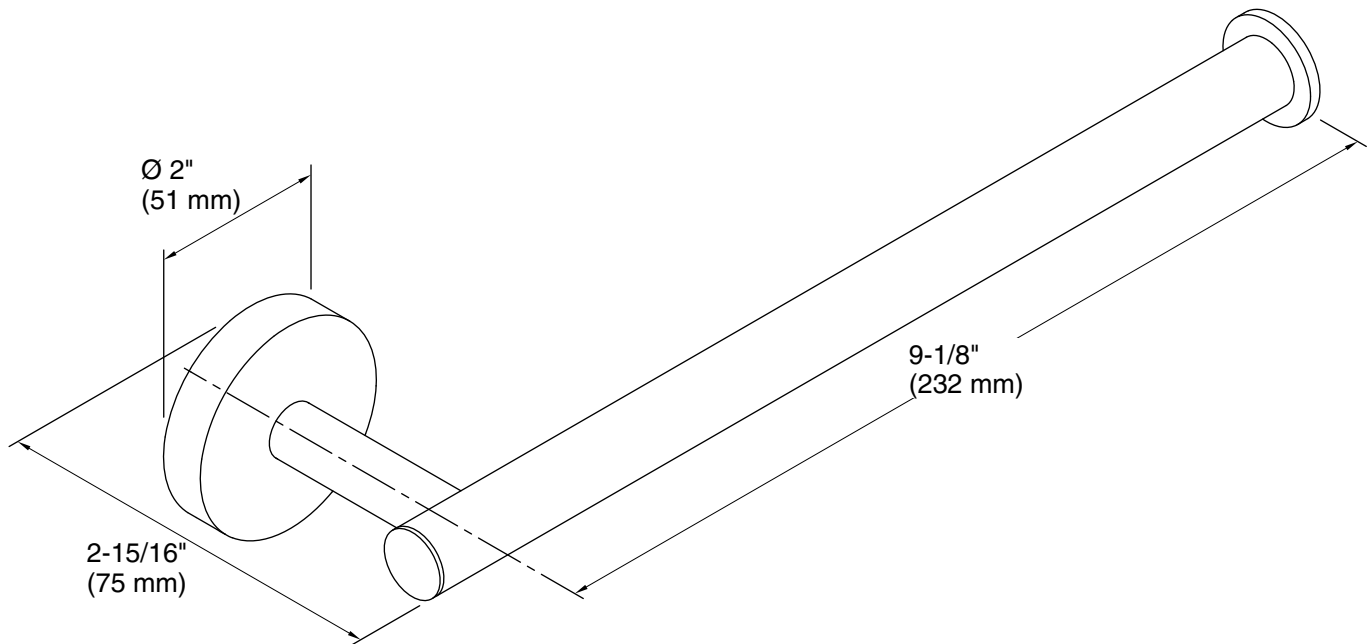

Color	Code	Description
	CP	Polished Chrome
	BN	Vibrant™ Brushed Nickel
	BL	Matte Black
	2MB	Vibrant™ Brushed Moderne Brass

Technical Information

All product dimensions are nominal.

Material: Zinc

Notes

Install this product according to the installation instructions.