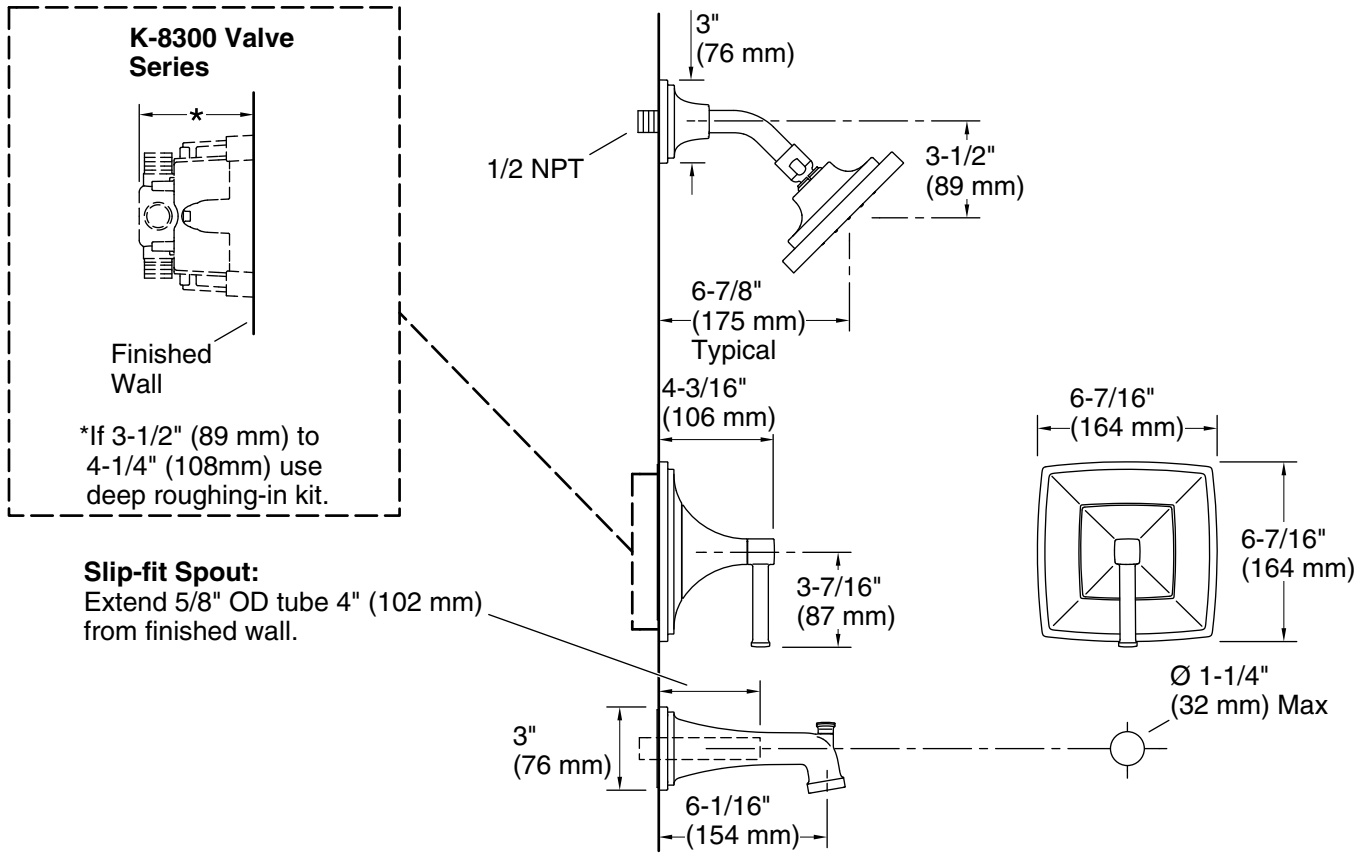

### Technical Information

All product dimensions are nominal.

Drain included: No

### Spout:

Spout reach: 6-1/16" (154 mm)