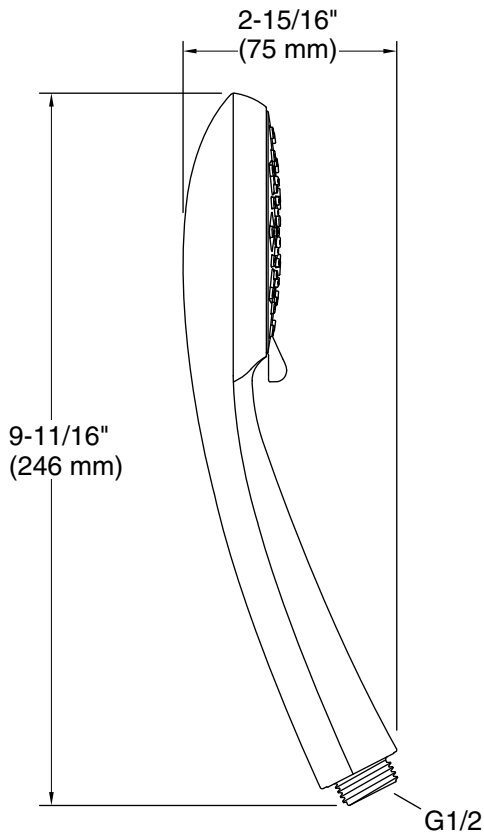

Features

- Advanced spray engine provides three alternate experiences: wide coverage, intense drenching, and targeted spray
- Wide coverage spray produces an encompassing spray for everyday use
- Intense drenching spray delivers a forceful spray ideal for rinsing shampoo from hair
- Targeted spray is a focused stream for targeting sore muscles or use as a utility spray
- Thumb tab allows for a smooth transition between sprays
- MasterClean™ sprayface features an easy-to-clean surface that withstands mineral buildup
- 2.5 gpm (9.5 lpm) maximum flow rate at 45 psi (3.1 bar)
- Requires K-8593, K-9514, K-45981, or K-45982 shower hose (sold separately)

Color	Code	Description
	CP	Polished Chrome
	BN	Vibrant® Brushed Nickel

Technical Information

All product dimensions are nominal.

Handshower:

Rated maximum flow: 2.5 gal/min (9.5 l/min)
Pressure: 45 psi (3.1 bar)