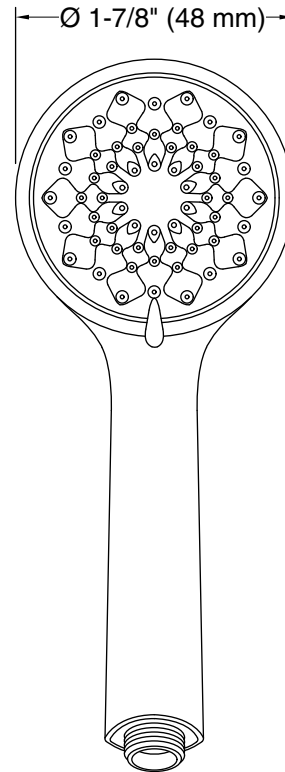

Features

- Advanced spray engine provides three alternate experiences: wide coverage, intense drenching, and targeted spray
- Wide coverage spray produces an encompassing spray for everyday use
- Intense drenching spray delivers a forceful spray ideal for rinsing shampoo from hair
- Targeted spray is a focused stream for targeting sore muscles or use as a utility spray
- Thumb tab allows for a smooth transition between sprays
- MasterClean™ sprayface features an easy-to-clean surface that withstands mineral buildup
- 2.5 gpm (9.5 lpm) maximum flow rate at 45 psi (3.1 bar)
- Requires K-8593, K-9514, K-45981, or K-45982 shower hose (sold separately)

Color	Code	Description
	CP	Polished Chrome
	BN	Vibrant® Brushed Nickel

Technical Information

All product dimensions are nominal.

Handshower:

Rated maximum flow: 2.5 gal/min (9.5 l/min)
Pressure: 45 psi (3.1 bar)