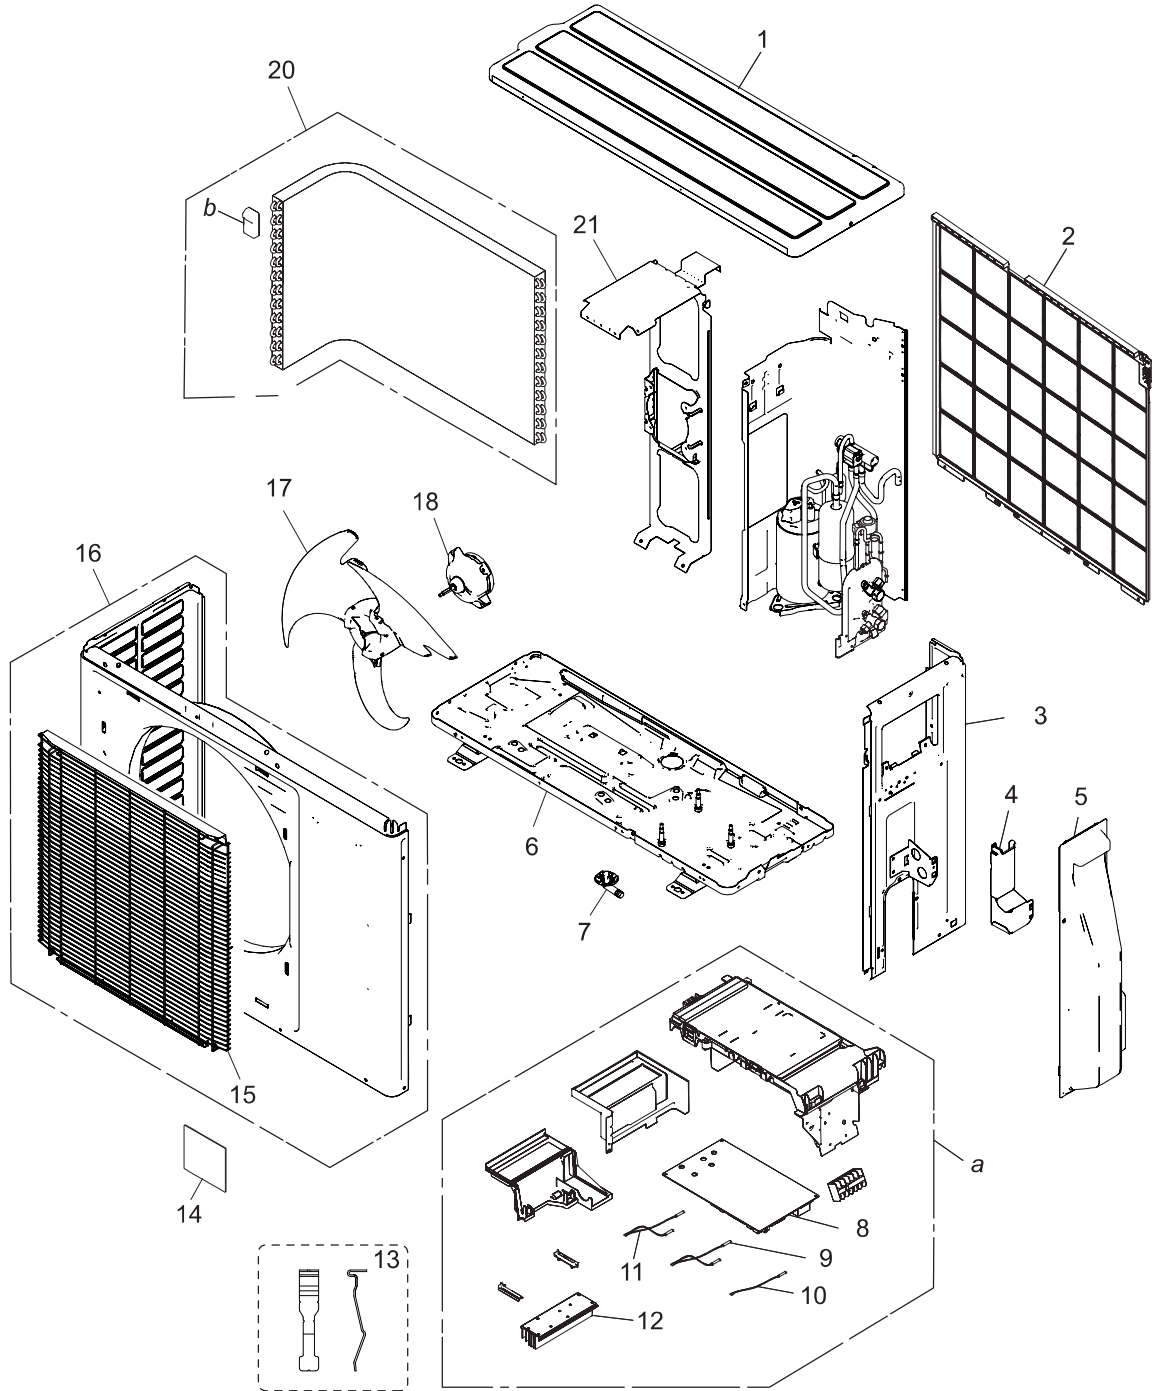

### 3. Outdoor unit parts list

##### ■ Exterior parts and chassis

Item no.	Part no.	Part name	Service part
1	9322556028	Top panel assy	◆
2	9322811028	Protective net assy	◆
3	9322552242	Cabinet right assy	◆
4	9384276001	Conduit cover	◆
5	9322570062	Switch cover assy	◆
6	9322314024	Base assy	◆
7	9322144003	Drain pipe	◆
8	9709686348	Main PCB (for 18 model)	◆
	9709686355	Main PCB (for 24 model)	◆
9	9900935054	Thermistor assy	◆
10	9900985011	Thermistor assy (Compressor temp.)	◆
11	9900565060	Thermistor assy (Outdoor temp.)	◆
12	9322420053	Heat sink	◆
13	9810028006	Thermistor stopper	◆
14	9317903011	Emblem	◆
15	9384273000	Fan Guard	◆
16	9322555182	Front panel assy	◆
17	9322150004	Propeller fan	◆
18	9603601003	Brushless motor	◆
19	9322553027	Motor bracket assy	◆
20	9323834286	Heat exchanger unit	◆
<i>a</i>	—	Inverter assy	—
<i>b</i>	—	Hair pin cushion	—