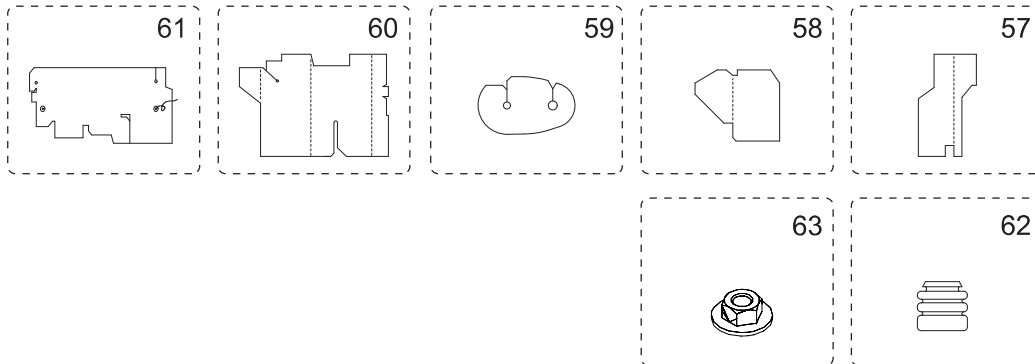

##### ■ Exterior parts and chassis

Item no.	Part no.	Part name	Service part
1	9322556028	Top panel assy	◆
2	9322811028	Protective net assy	◆
3	9322552242	Cabinet right assy	◆
4	9384276001	Conduit cover	◆
5	9322570062	Switch cover assy	◆
6	9322314024	Base assy	◆
7	9322144003	Drain pipe	◆
8	9709686348	Main PCB (for 18 model)	◆
	9709686355	Main PCB (for 24 model)	◆
9	9900935054	Thermistor assy	◆
10	9900985011	Thermistor assy (Compressor temp.)	◆
11	9900565060	Thermistor assy (Outdoor temp.)	◆
12	9322420053	Heat sink	◆
13	9810028006	Thermistor stopper	◆
14	9317903011	Emblem	◆
15	9384273000	Fan Guard	◆
16	9322555182	Front panel assy	◆
17	9322150004	Propeller fan	◆
18	9603601003	Brushless motor	◆
19	9322553027	Motor bracket assy	◆
20	9323834286	Heat exchanger unit	◆
<i>a</i>	—	Inverter assy	—
<i>b</i>	—	Hair pin cushion	—

# Compressor

TECHNICAL DATA  
AND PARTS LIST

TECHNICAL DATA  
AND PARTS LIST

Item no.	Part no.	Part name	Service part
50	9810541000	Compressor	◆
51	9322446015	4-way valve assy	◆
52	9970194023	Solenoid	◆
53	9970173028	Expansion valve coil	◆
54	9322463029	Pulse motor valve assy	◆
55	9322474001	2-way valve assy	◆
56	9387831016	3-way valve assy	◆
57	9322824004	S-insulator K	◆
58	9323045002	S-insulator V	◆
59	9322501004	S-insulator H	◆
60	9322847003	S-insulator F	◆
61	9324014014	S-insulator B	◆
62	9322386007	Cushion rubber	◆
63	9313437008	Special nut	◆
<i>a</i>	—	Valve bracket	—
<i>b</i>	—	Muffler	—