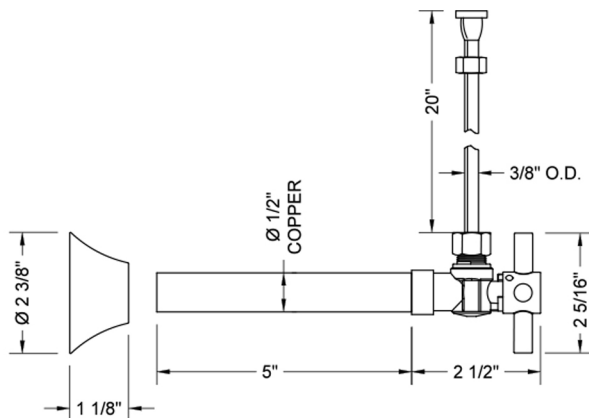

# Quarter Turn Angle Pattern 1/2" Copper (Sweat Fit) x 3/8" O.D. Toilet Supply Kit with Contempo Cross Handle, 20" Supply Tube, Escutcheon

**Model #: 629-4-72-**

### SPECIFICATION DRAWING:

COMPONENTS	
DESCRIPTION	QTY:
ANGLE VALVE - CONTEMPO CROSS HANDLE	1
20" X 3/8" O.D. SUPPLY TUBE	1
ESCUTCHEON	1
PLASTIC FILL VALVE COUPLING NUT	1