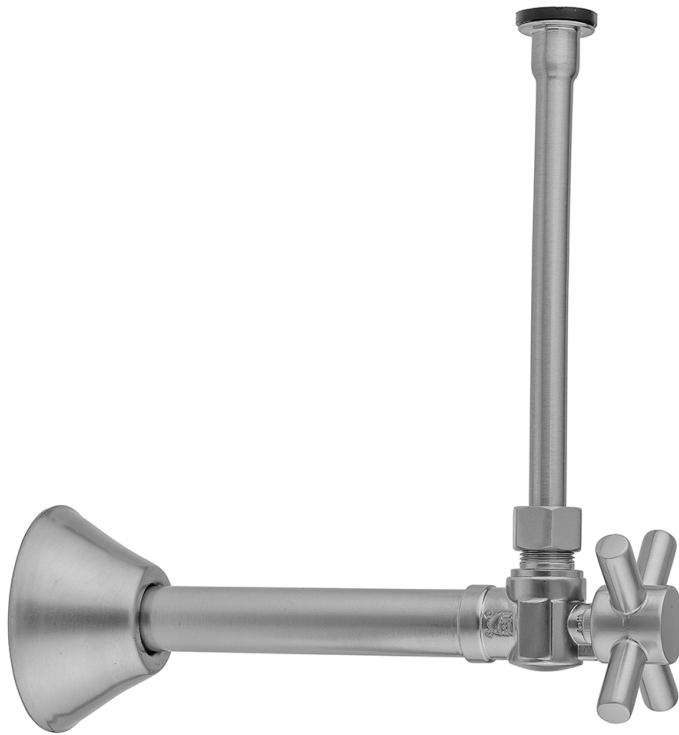

# Quarter Turn Angle Pattern 1/2" Copper (Sweat Fit) x 3/8" O.D. Toilet Supply Kit with Contempo Cross Handle, 20" Supply Tube, Escutcheon

**Model #: 629-4-72-**

### FEATURES:

- All kit components are available separately
- Not available in ULB

### AVAILABLE FINISHES:

Polished Chrome (PCH)	Satin Chrome (SC)	Bronze Umber (BU)
Satin Nickel (SN)	Pewter (PEW)	Caramel Bronze (CB)
Polished Nickel (PN)	Antique Brass (AB)	Antique Copper (ACU)
Oil-Rubbed Bronze (ORB)	Polished Brass (PB)	Polished Copper (PCU)
Vintage Bronze (VB)	Satin Brass (SB)	Matte Black (MBK)
Satin Gold (SG)	Polished Gold (PG)	Black Nickel (BKN)
White (WH)	Satin Cooper (SCU)	Almond (ALD)
Amber (AMB)	Azure Blue (AZB)	Coral (COR)
Mint Green (GRN)	Stone Grey (GRY)	Lilac (LAC)
Light Blue (LBL)	Limon (LIM)	Plum (PLM)
Pink (PNK)	Red (RED)	Graphite (GPH)
Aged Unlacquered Brass (AUB)		

### SPECIFICATION DRAWING:

COMPONENTS	
DESCRIPTION	QTY:
ANGLE VALVE - CONTEMPO CROSS HANDLE	1
20" X 3/8" O.D. SUPPLY TUBE	1
ESCUTCHEON	1
PLASTIC FILL VALVE COUPLING NUT	1