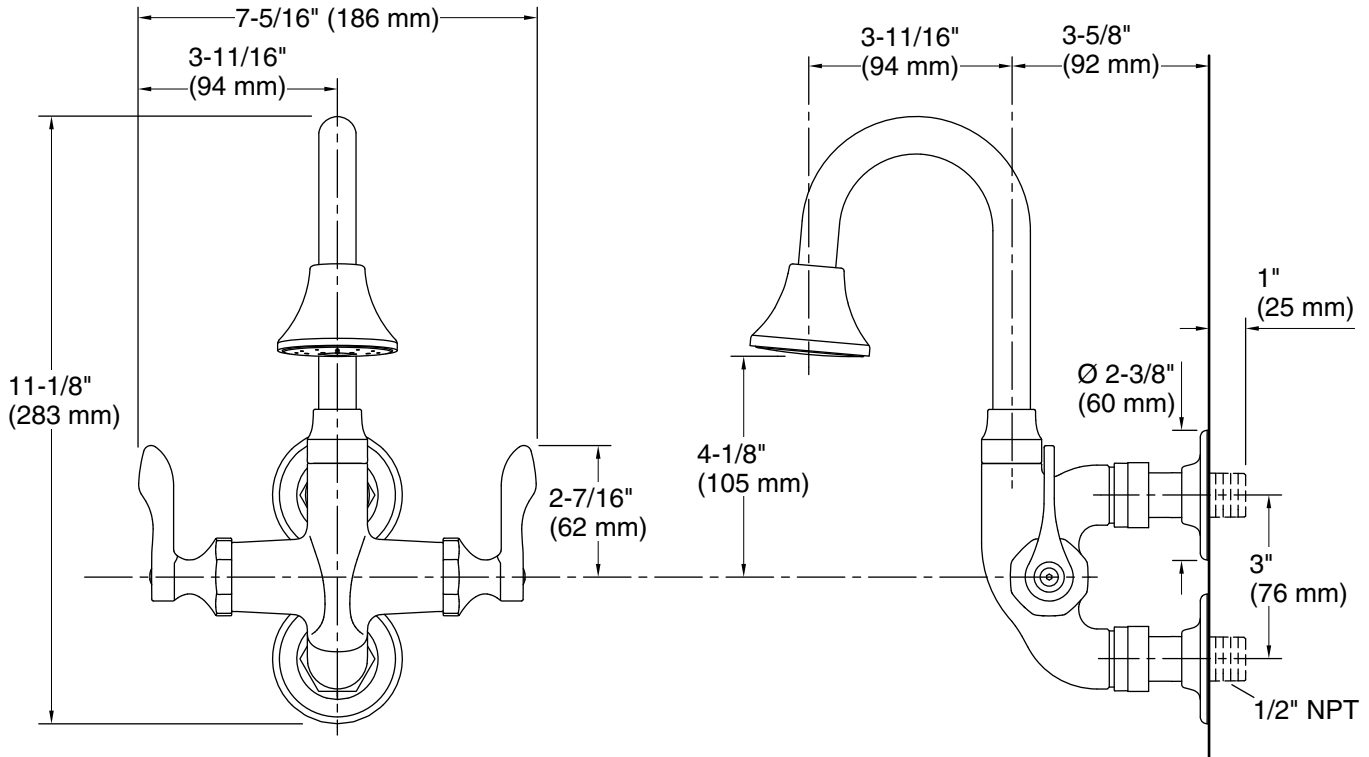

Features

- Two-handle gooseneck bathroom sink faucet
- 3-11/16" (94 mm) gooseneck spout with rosespray
- 7-5/16" (186 mm) wall-to-spout outlet
- 1.2 gpm (4.5 lpm) maximum flow rate
- Lever handles with red/blue indexing (ADA-compliant with correct installation)
- Optional decorative handle covers
- KOHLER® ceramic disc valves exceed industry longevity standards for a lifetime of durable performance
- Less drain
- Adjustable flanges
- External NPT connections
- Complies with the Safe Drinking Water Act (SDWA)

Material

- Brass

Installation

- 3" vertical wall-mount installation
- Pairs with the Brockway wall-mounted wash sink

Recommended Products/Accessories

- K-3200 36" wall-mount utility sink
- K-3202 48" wall-mount utility sink
- K-3203 60" wall-mount utility sink

Technical Information

All product dimensions are nominal.

Faucet flow rate: 1.2 gal/min (4.5 l/min)

Spout:

Spout reach: 3-11/16" (93 mm)

Notes

Install this product according to the installation instructions.