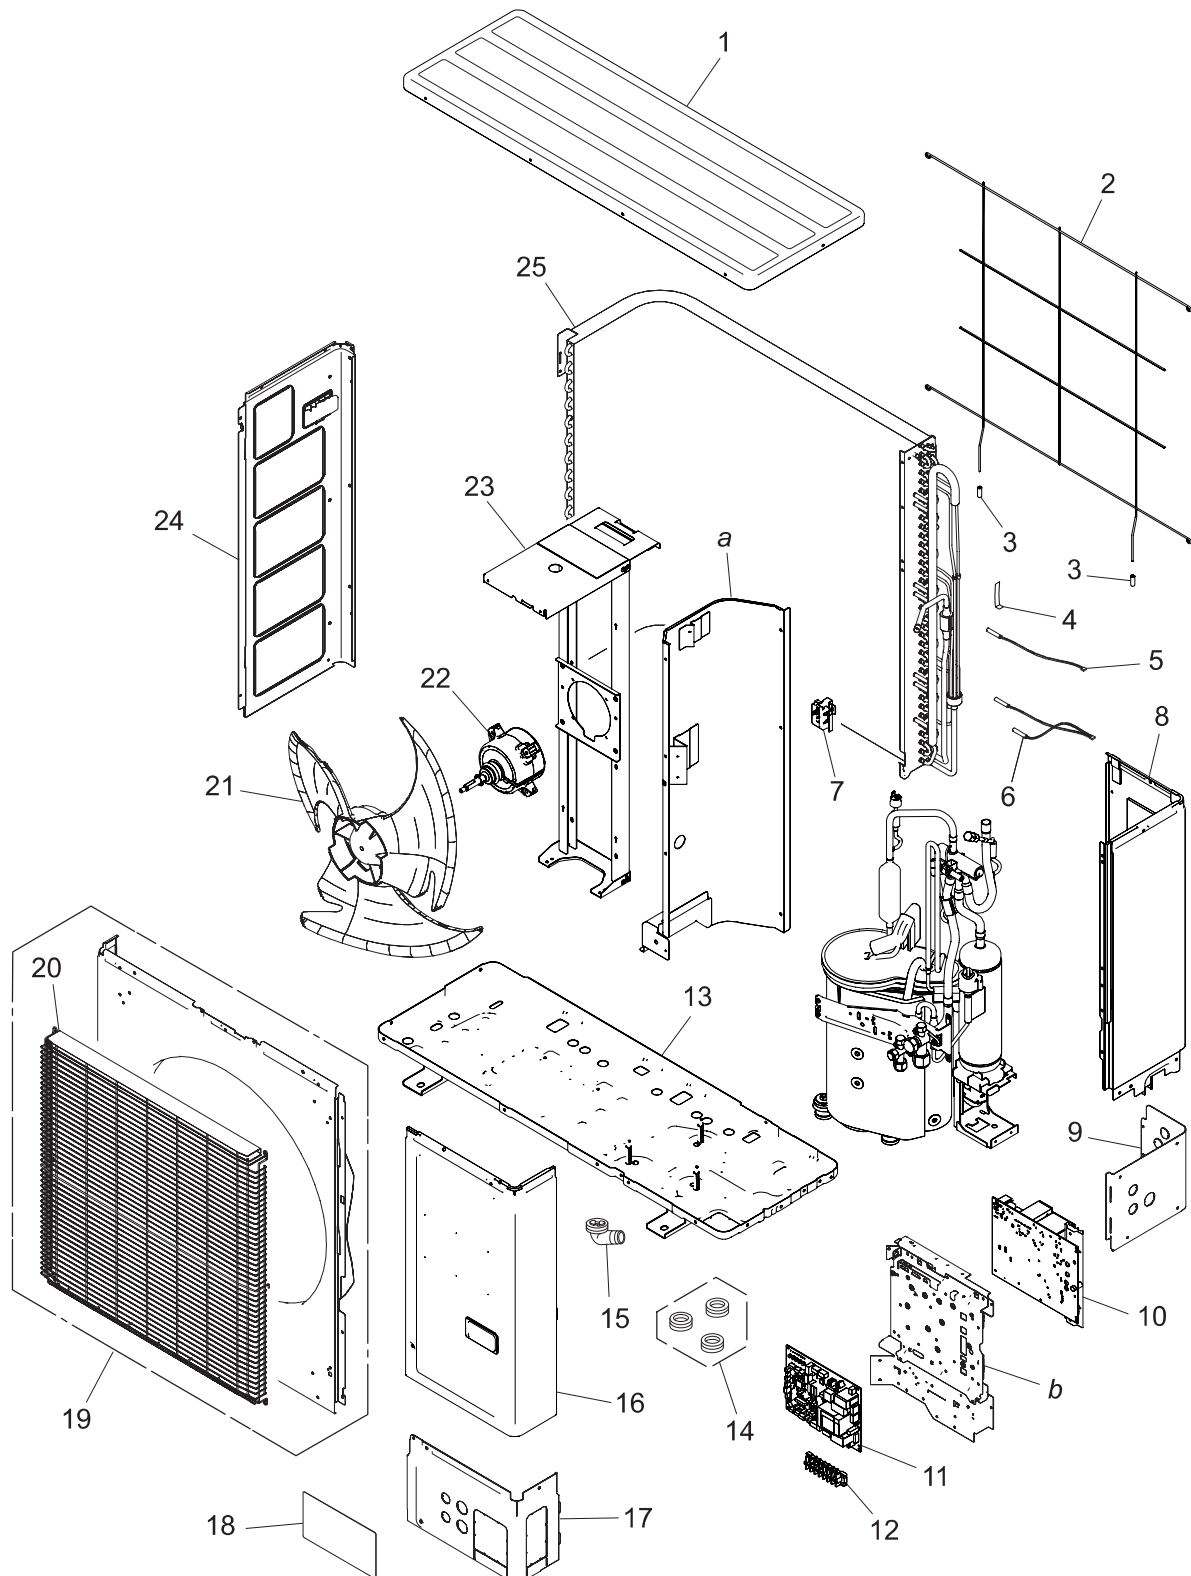

3. Outdoor unit parts list

3-1. Models: AOUH18LMAS1 and AOUH24LMAS1

■ Exterior parts and chassis

Item no.	Part no.	Part name	Service part
1	9383880001	Top panel assy	◆
2	9383779008	Protective net	◆
3	9375361013	Net rubber	◆
4	313728262708	Thermistor spring A	◆
5	9900984038	Thermistor (Heat exchanger temp.)	◆
6	9900727154	Thermistor assy (Evaporator and Compressor temp.)	◆
7	9383607004	Thermo holder	◆
8	9383874000	Right panel sub assy	◆
9	9384997005	Rear pipe cover	◆
10	9709686317	Inverter PCB	◆
11	9711431578	Main PCB (18 model)	◆
	9711431585	Main PCB (24 model)	◆
12	9900203085	Terminal	◆
13	9383871016	Base assy	◆
14	313166024302	Drain cap	◆
15	9303029015	Drain assy	◆
16	9383876004	Service panel sub assy	◆
17	9384196019	Front pipe cover	◆
18	9380114000	Emblem rear	◆
19	9383863035	Front panel assy	◆
20	9350680009	Fan guard assy	◆
21	9383336003	Propeller fan	◆
22	9603732011	DC fan motor	◆
23	9383862007	Motor bracket assy	◆
24	9383882005	Left panel sub assy	◆
25	9374420711	Condenser sub assy	◆
—	9711198006	Wire with connector (P108 on Main PCB—Terminal)	◆
—	9711203038	Wire with connector (P660 on Main PCB—P662 on Inverter PCB)	◆
—	9711204004	Wire with connector (P661 on Main PCB—P663 on Inverter PCB)	◆
—	9711205001	Wire with connector (P350 on Main PCB—P351 on Inverter PCB)	◆
—	9711212009	Wire with connector (P650 on Inverter PCB—DC fan motor)	◆
—	9711213006	Wire with connector (P770 on Inverter PCB)	◆
—	9711214003	Wire with connector (Pressure switch)	◆
<i>a</i>	—	Separate wall assy	—
<i>b</i>	—	Control box unit	—