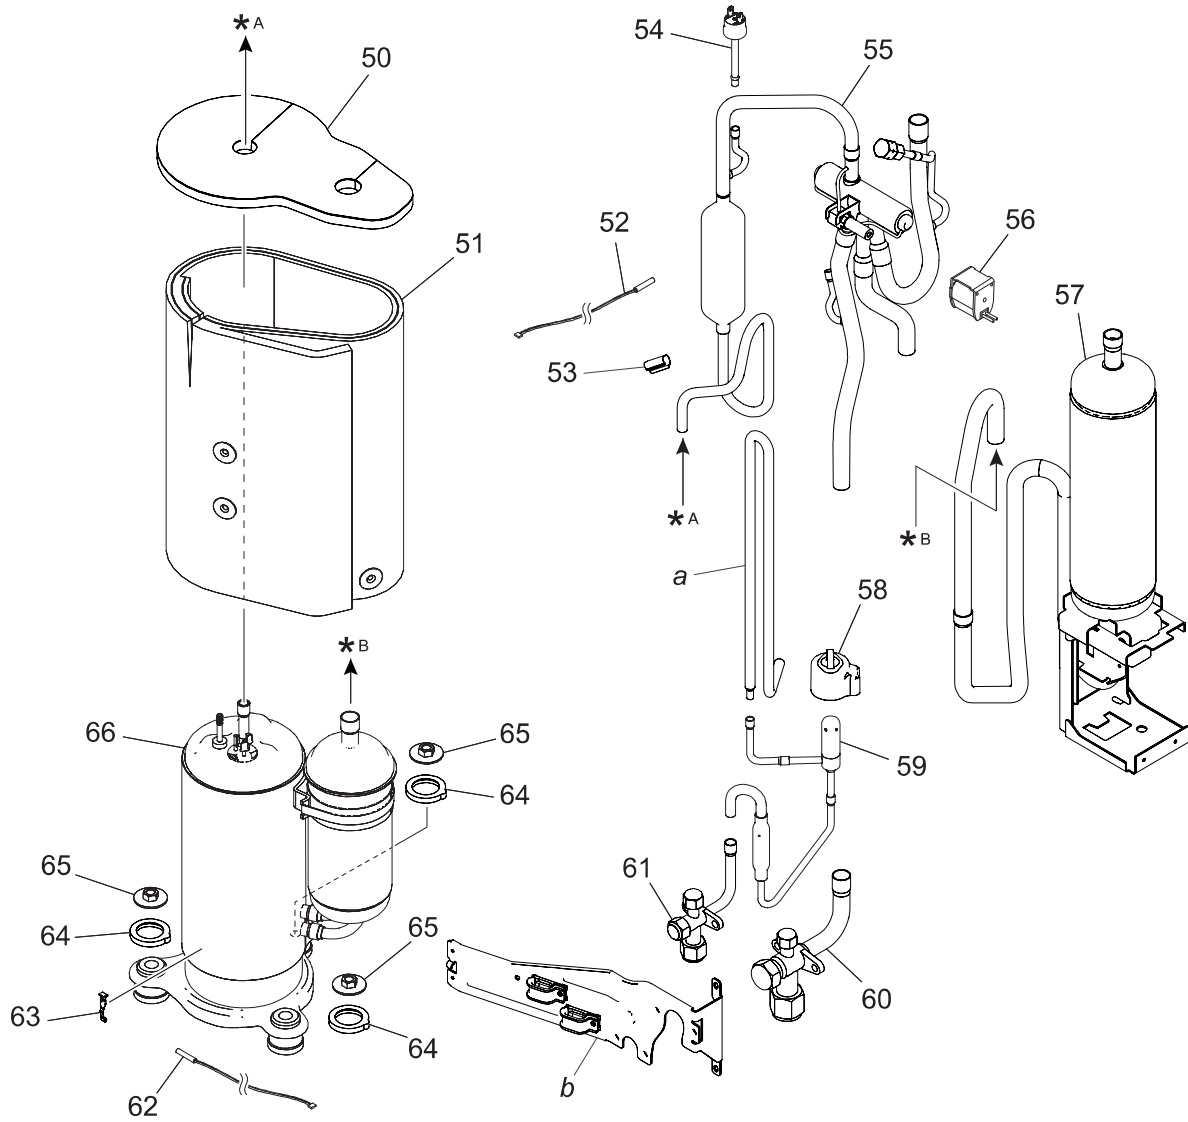

Compressor

TECHNICAL DATA
AND PARTS LIST

TECHNICAL DATA
AND PARTS LIST

Item no.	Part no.	Part name	Service part
50	9380516064	Sound insulator (Top)	◆
51	9379647243	Sound insulator (Body)	◆
52	9900565091	Thermistor (Outdoor temp.)	◆
53	9357804002	Thermostat holder	◆
54	9900186029	Pressure switch	◆
55	9374425723	4-way valve assy	◆
56	9970194016	Solenoid	◆
57	9383855115	Refrigerant volume adjustment unit	◆
58	9970209000	Expansion valve coil	◆
59	9370947328	Expansion valve assy	◆
60	9379079013	3-way valve assy	◆
61	9377958037	3-way valve assy	◆
62	9900985035	Thermistor (Compressor temp.)	◆
63	9810028006	Thermistor stopper	◆
64	9379179096	Rubber washer G	◆
65	9377973016	Special nut	◆
66	9810666000	Compressor assy	◆
<i>a</i>	—	Joint pipe D	—
<i>b</i>	—	Wiring fixation unit	—