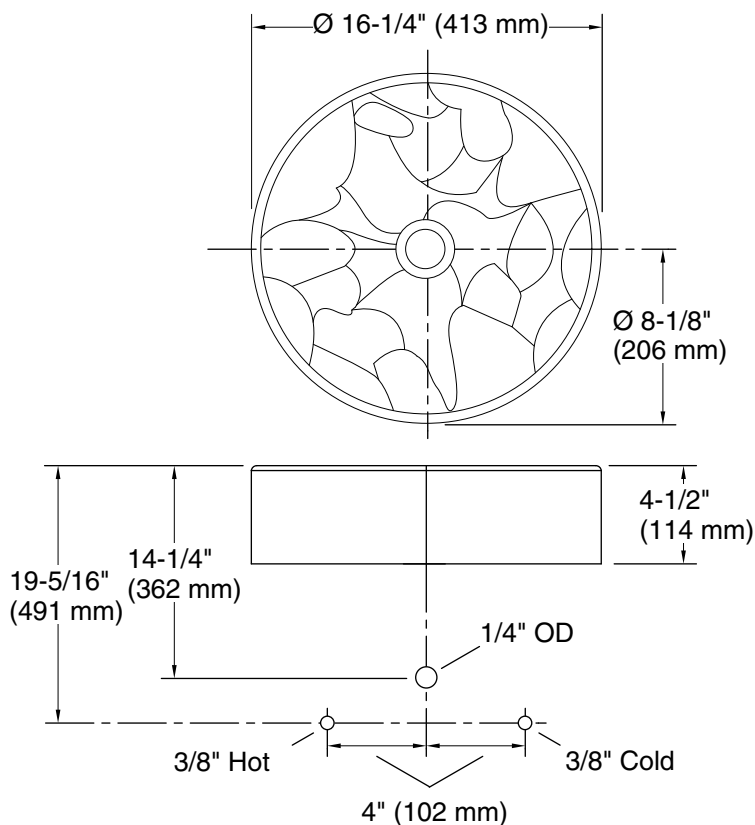

Recommended ADA Installation

Technical Information

All product dimensions are nominal.

Bowl area (Basin #1):	Length: $15\text{-}1/4"$ (387 mm) Width: $15\text{-}1/4"$ (387 mm) Bowl depth: $3\text{-}1/4"$ (83 mm) Water depth: $3\text{-}1/4"$ (83 mm)
With overflow:	No
Drain hole:	$1\text{-}3/4"$ (44 mm)
Template:	Above-counter, 1577779-7, required, included