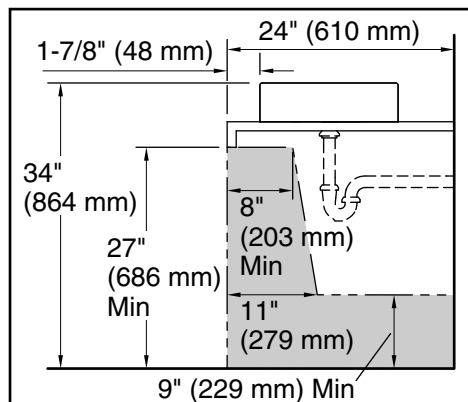

Recommended ADA Installation

Technical Information

All product dimensions are nominal.

Bowl area (Basin #1):	Length: $15\text{-}1/4"$ (387 mm) Width: $15\text{-}1/4"$ (387 mm) Bowl depth: $3\text{-}1/4"$ (83 mm) Water depth: $3\text{-}1/4"$ (83 mm)
With overflow:	No
Drain hole:	$1\text{-}3/4"$ (44 mm)
Template:	Above-counter, 1577779-7, required, included