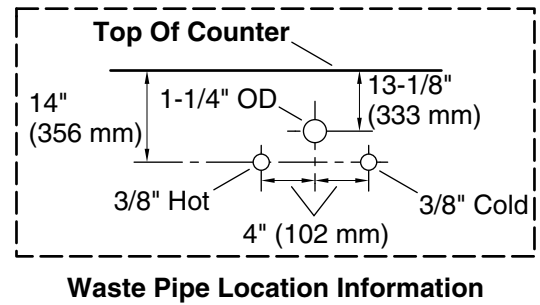

Features

- One full-extension 12-3/4" (325 mm) drawer with soft-close side-mount slides
- Three-way adjustable slow-close door hinges for easy cabinet access
- 18" (457 mm) cabinet interior provides ample storage space
- Finish-matched cabinet interior offers generous clearance for plumbing
- Customize your storage with optional accessories such as floor liners, drawer organizers, and perfectly sized containers (sold separately)
- Coordinates with K-33550 upgraded hardware finishes, K-25814 quartz backsplash, and K-25819 quartz side splash (sold separately)

Color	Code	Description
-------	------	-------------

	0	White
	1WX	Grey Slate

Technical Information

All product dimensions are nominal.

Notes

Install this product according to the installation instructions.