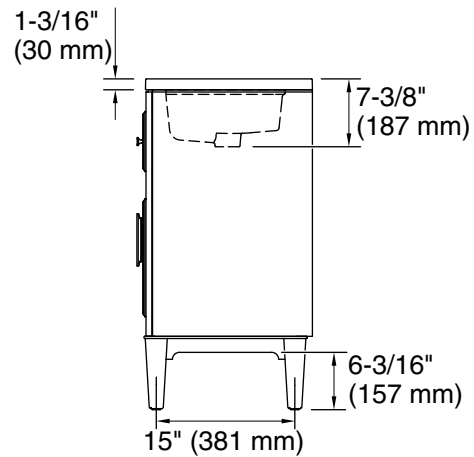

Features

- One full-extension 12-3/4" (325 mm) drawer with soft-close side-mount slides
- Three-way adjustable slow-close door hinges for easy cabinet access
- 18" (457 mm) cabinet interior provides ample storage space
- Finish-matched cabinet interior offers generous clearance for plumbing
- Customize your storage with optional accessories such as floor liners, drawer organizers, and perfectly sized containers (sold separately)
- Coordinates with K-33550 upgraded hardware finishes, K-25814 quartz backsplash, and K-25819 quartz side splash (sold separately)

Color	Code	Description
-------	------	-------------

	0	White
	1WX	Grey Slate

Technical Information

All product dimensions are nominal.

Notes

Install this product according to the installation instructions.