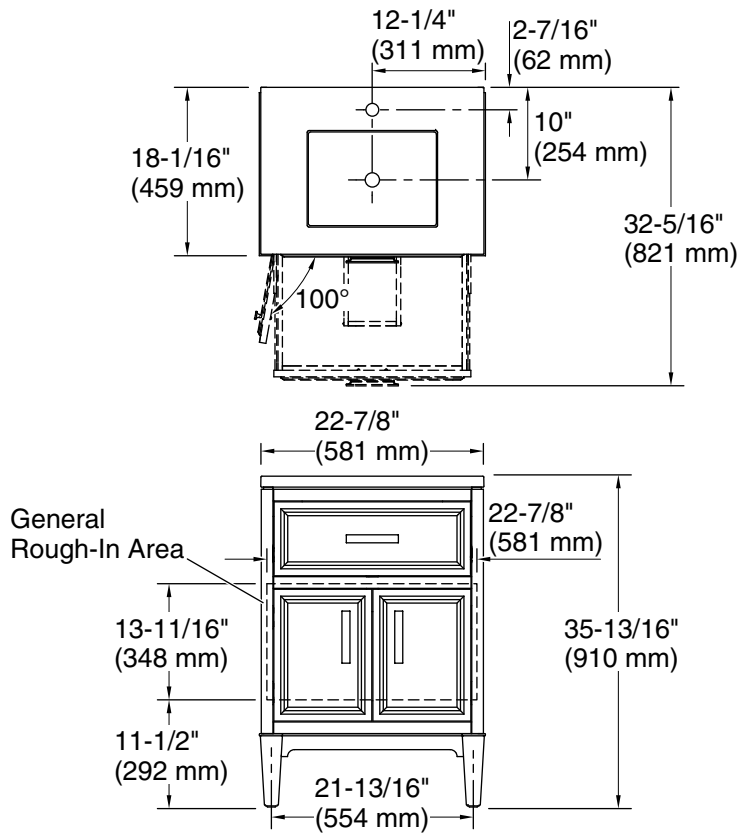

Features

- One full-extension 12-3/4" (325 mm) drawer with soft-close side-mount slides
- Three-way adjustable slow-close door hinges for easy cabinet access
- 18" (457 mm) cabinet interior provides ample storage space
- Finish-matched cabinet interior offers generous clearance for plumbing
- Customize your storage with optional accessories such as floor liners, drawer organizers, and perfectly sized containers (sold separately)
- Coordinates with K-33550 upgraded hardware finishes, K-25814 quartz backsplash, and K-25819 quartz side splash (sold separately)

Color	Code	Description
-------	------	-------------

	0	White
	1WX	Grey Slate

Technical Information

All product dimensions are nominal.

Notes

Install this product according to the installation instructions.