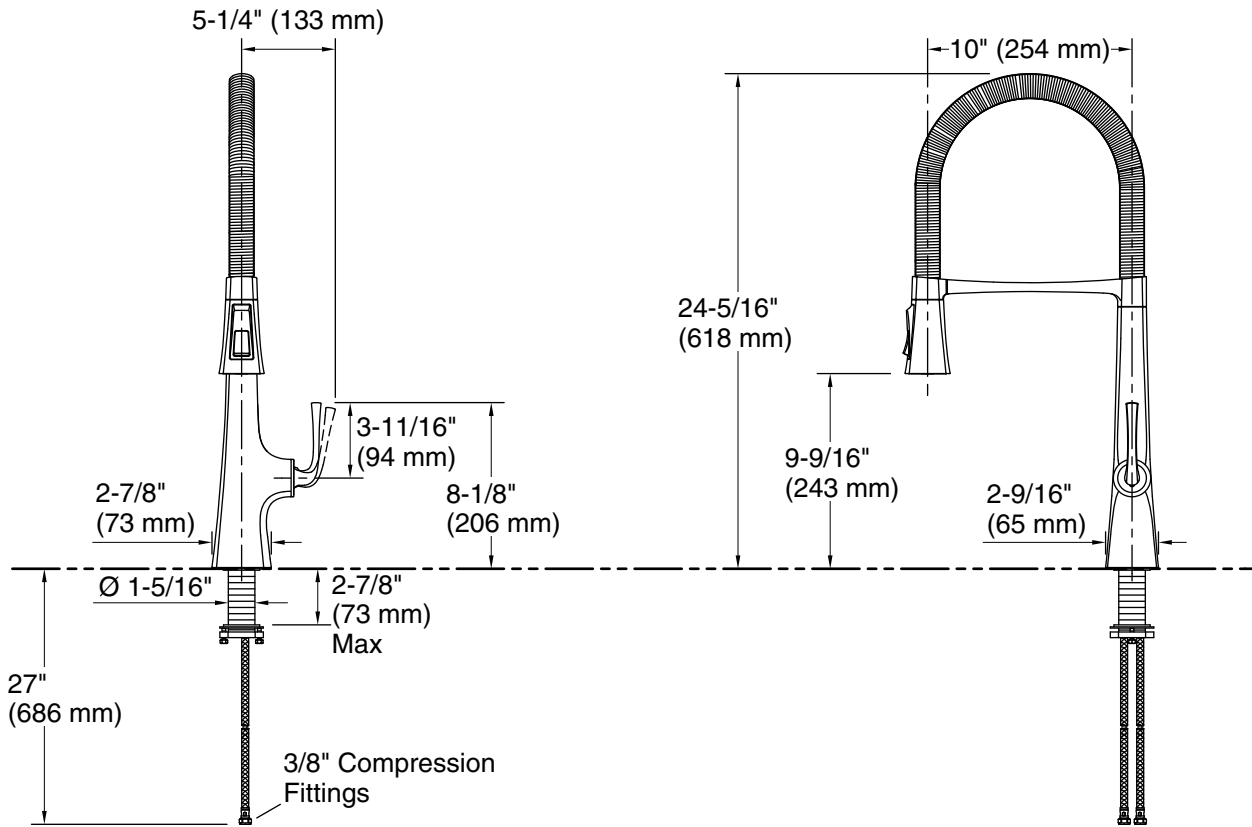

## Technical Information

All product dimensions are nominal.

Drain included: No

### Spout:

Spout reach: 10" (254 mm)

Handle clearance: 5-1/4" (133 mm)