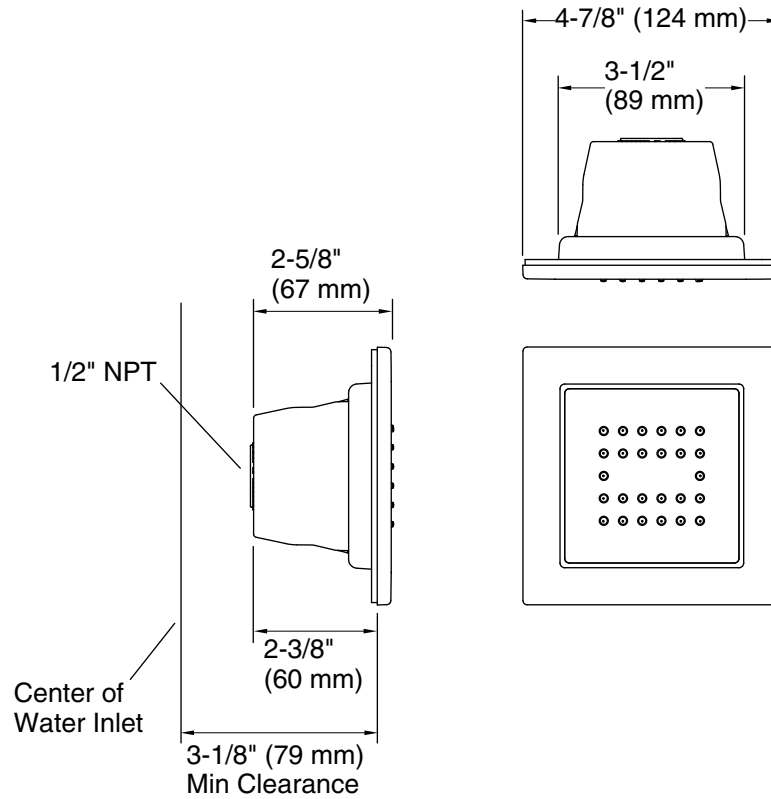

Features

- 1/2" NPT connections
- 2.5 gallons (9.5 L) per minute maximum flow rate at 80 psi (552kPA)
- Available as a 54-nozzle with soothing spray [K-8002] or a 22-nozzle with stimulating spray [K-8003]
- Low-profile design complements any decor
- MasterClean™ sprayface features an easy-to-clean surface that withstands mineral buildup

Recommended Products/Accessories

- K-8002 Square 54-nozzle single-function body spray, 2.5 gpm
- K-8003 Square 22-nozzle single-function body spray, 2.5 gpm
- K-23723 Faucet cleaner

Codes/Standards

ASME A112.18.1/CSA B125.1
DOE - Energy Policy Act 1992

Technical Information

All product dimensions are nominal.

Notes

Install this product according to the installation instructions.