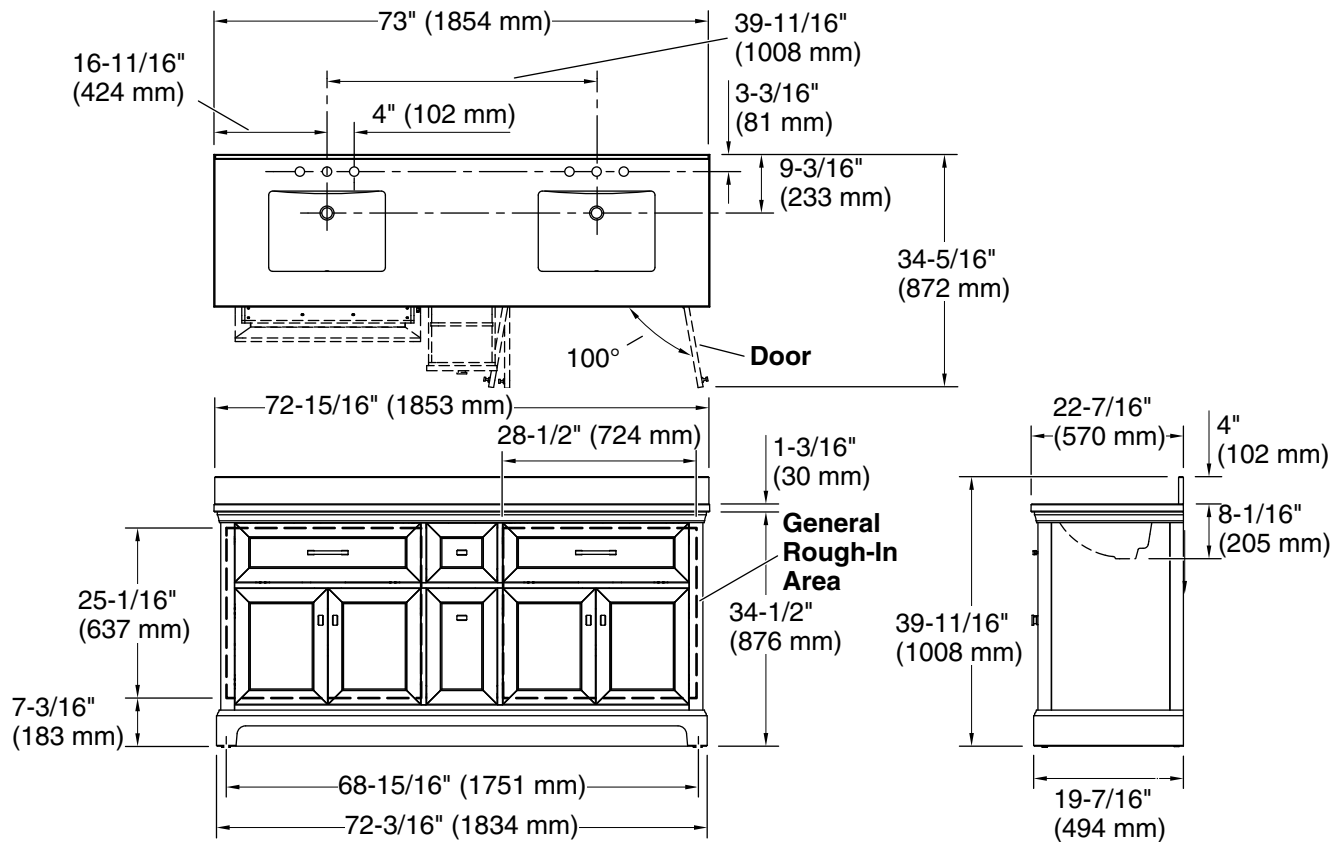

Technical Information

All product dimensions are nominal.

Lighting included: No

Notes

Install this product according to the installation instructions.

Select the type of fastener based upon the wall material. Two 250 lb (113.4 kg) minimum load bearing fasteners are recommended.