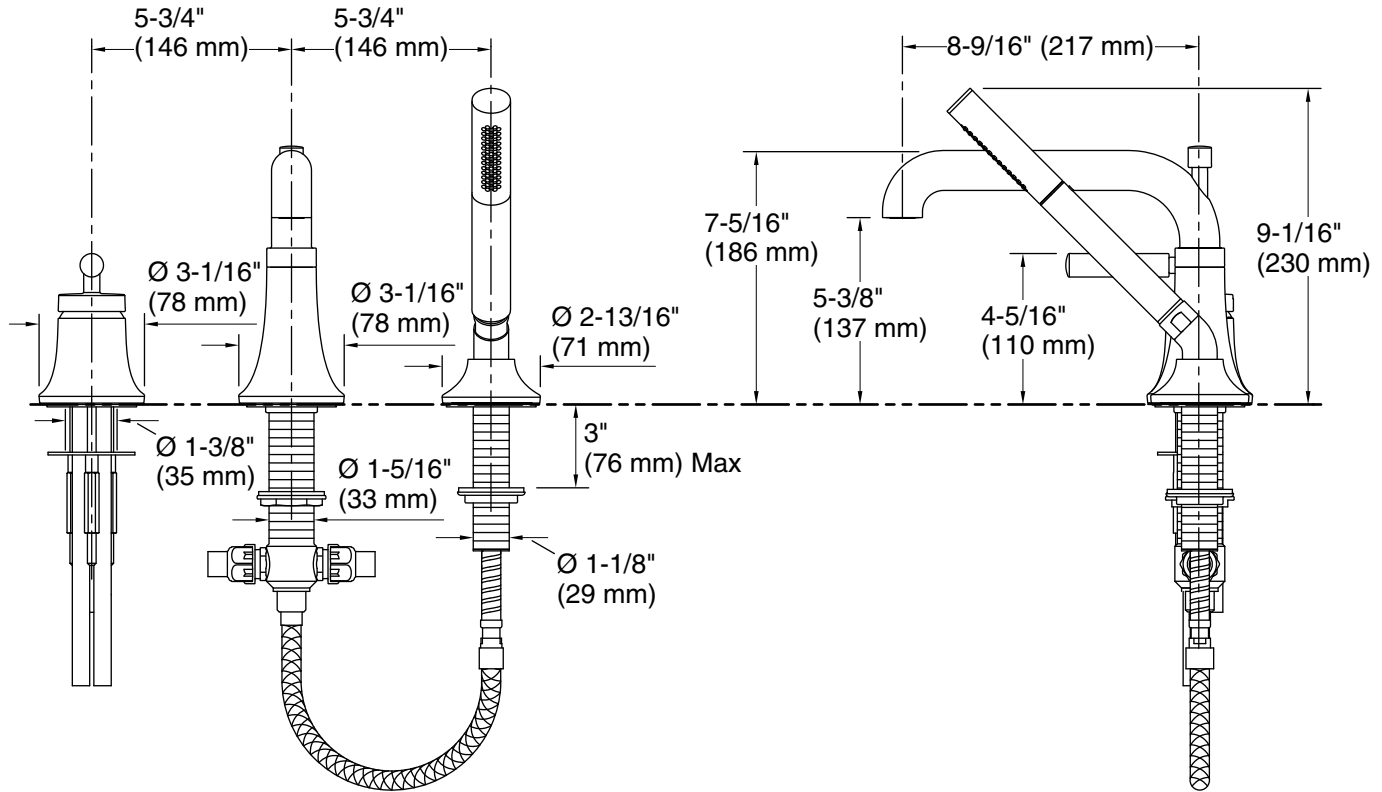

Features

- A single handle controls both on/off activation and temperature setting
- 8-9/16" (217 mm) spout reach with slip-fit connection and diverter knob
- 8.0 gpm (30.3 lpm) maximum bath faucet flow rate at 45 psi (3.1 bar)
- 1.75 gpm (6.6 lpm) maximum handshower flow rate at 45 psi (3.1 bar)
- Flexible supply lines for simplified installation.
- Coordinates with other products in the Tone collection

Material

- Premium metal construction for durability and reliability
- KOHLER finishes resist corrosion and tarnishing

Installation

- Deck-mount

Recommended Products/Accessories

- K-27425 18" towel bar
- K-27426 24" towel bar
- K-27427 Robe hook
- K-27428 Towel ring
- K-27429 Pivoting toilet paper holder

Technical Information

All product dimensions are nominal.

Drain included: No

Handshower:

Rated maximum flow: 1.75 gal/min (6.6 l/min)

Notes

Install this product according to the installation instructions.