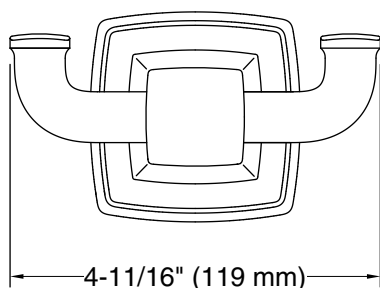

Technical Information

All product dimensions are nominal.

Installation Type: Wall-mount

Material: Zinc