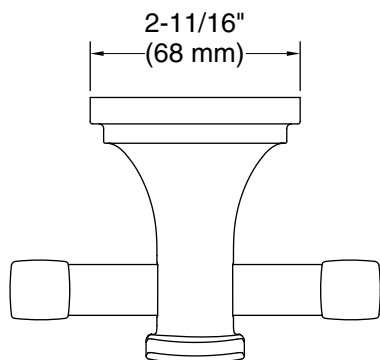

Technical Information

All product dimensions are nominal.

Installation Type: Wall-mount

Material: Zinc