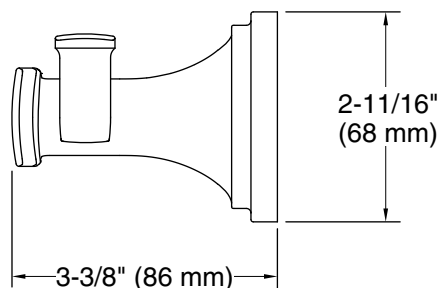

Features

- Double robe hook provides convenient hanging storage of robes, towels, and other bath items
- Coordinates with other products in the Riff collection

Material

- Premium metal construction for durability and reliability
- KOHLER finishes resist corrosion and tarnishing

Codes/Standards

None Applicable

KOHLER® Faucet Lifetime Limited Warranty

See website for detailed warranty information.

Technical Information

All product dimensions are nominal.

Installation Type: Wall-mount