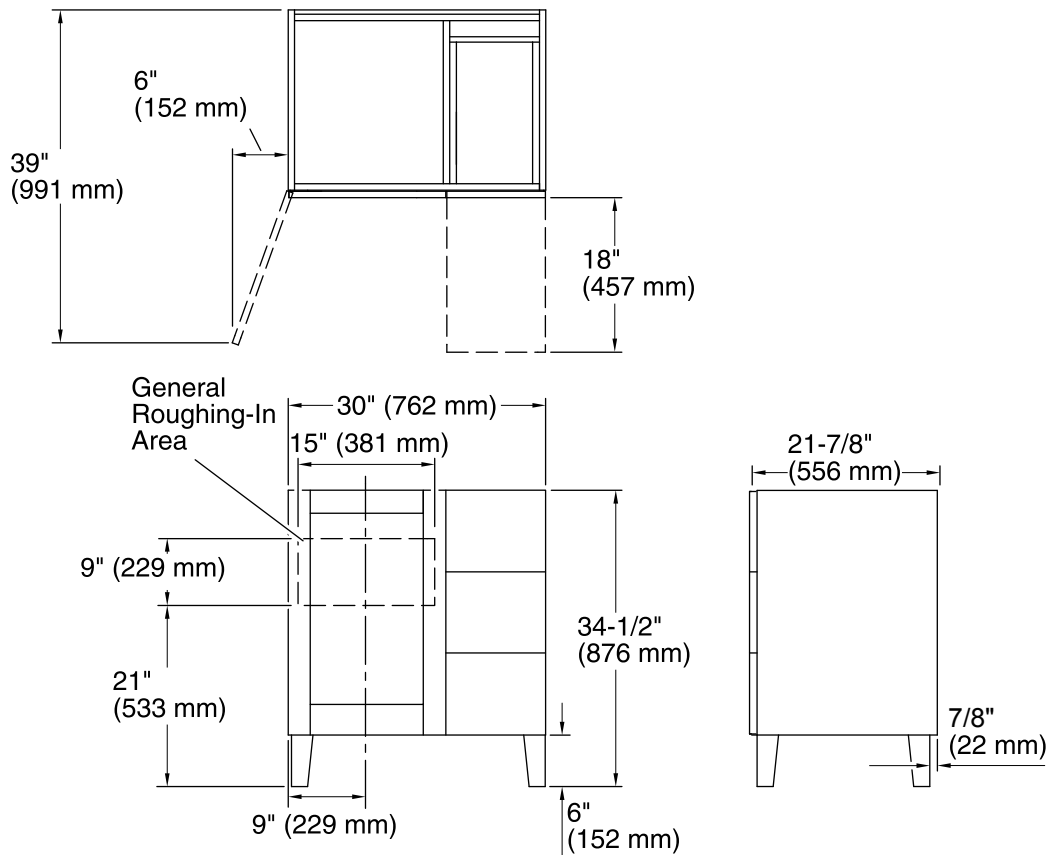

## Product Specification

Vanity shall be 30" (762 mm) in width, 21-7/8" (556 mm) in depth, and 34-1/2" (876 mm) in height. Vanity shall be made of solid wood and veneers. Vanity shall be catalyzed conversion varnish finish. Vanity shall be frameless construction with full-overlay doors and drawers. Vanity shall be with one door and three right offset drawers. Vanity shall be with three-way adjustable slow-close door hinges with 110° opening capability. Vanity shall be with full-extension 18" (457 mm) depth drawers with slow-close, under-mount slides. Vanity shall be with solid wood drawers with dovetail construction. Vanity shall be KOHLER Model K-99530-LGR.

## Technical Information

All measurements are nominal.

Vanity type: Standard