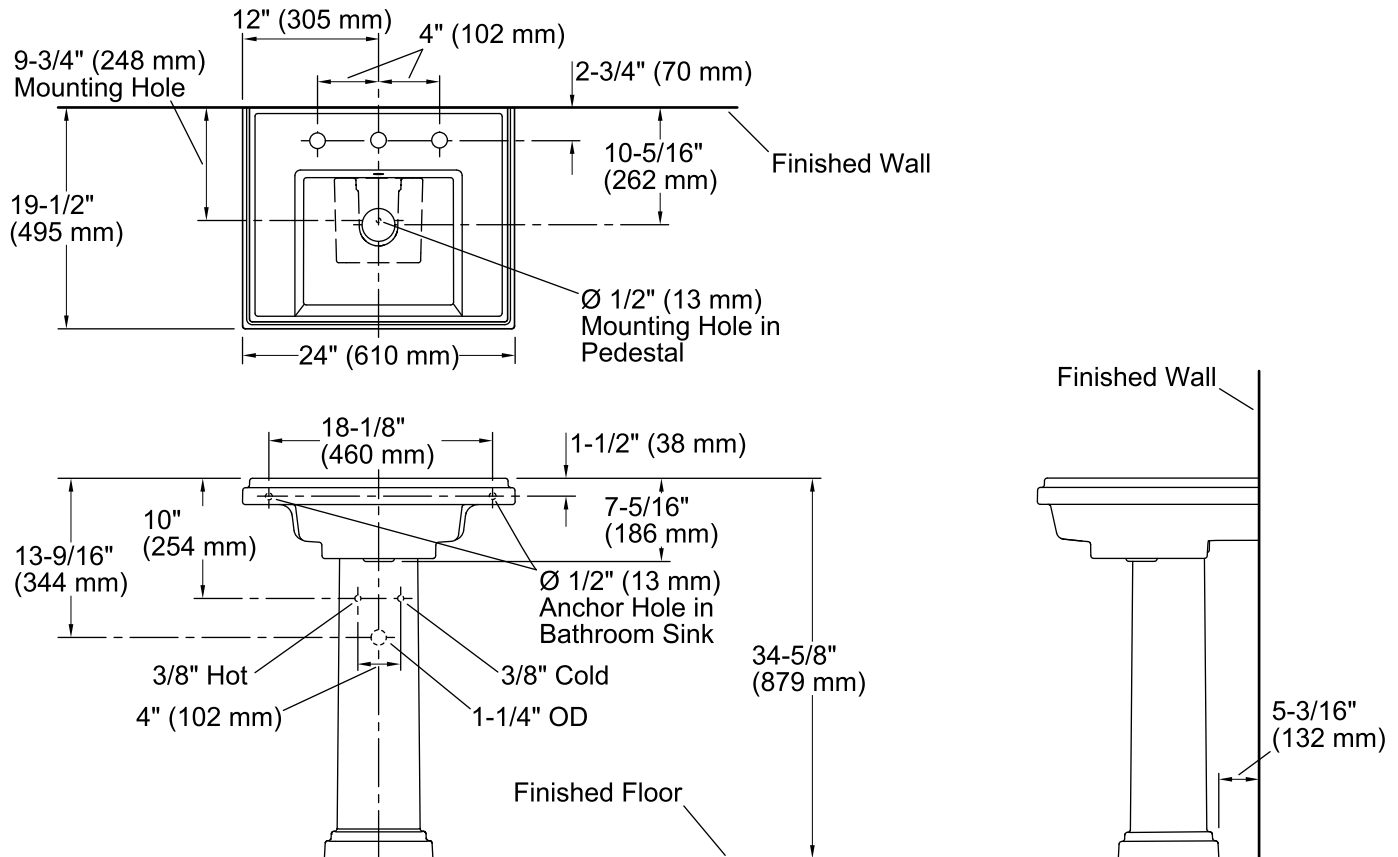

Tresham®
Pedestal Bathroom Sink
K-2844-8

Features

- Square basin.
- With overflow.
- 8-inch centers.
- 24" (610 mm) x 19-1/2" (495 mm) x 34-5/8" (879 mm)

Material

- Fireclay.

Installation

- Pedestal sink.

Recommended Accessories

- K-7605-P Angle Supply with Stop (pair)
- K-8998 P-Trap

Components

Product includes:

- K-2757-8 24" Pedestal Bathroom Sink Basin
- K-2767 Pedestal
- Additional included component/s: Pedestal accessory pack, and rubber pads.

Codes/Standards

ASME A112.19.2/CSA B45.1

KOHLER® One-Year Limited Warranty

See website for detailed warranty information.

Technical Information

All product dimensions are nominal.

Bowl configuration:	Single
Installation:	Pedestal
Bowl area (Only)	Length: 14-1/4" (362 mm) Width: 12-1/2" (318 mm) Water depth: 3-1/4" (83 mm)
Number of deck holes:	3
Faucet hole(s):	1-3/8" (35 mm)
Drain hole:	1-3/4" (44 mm)