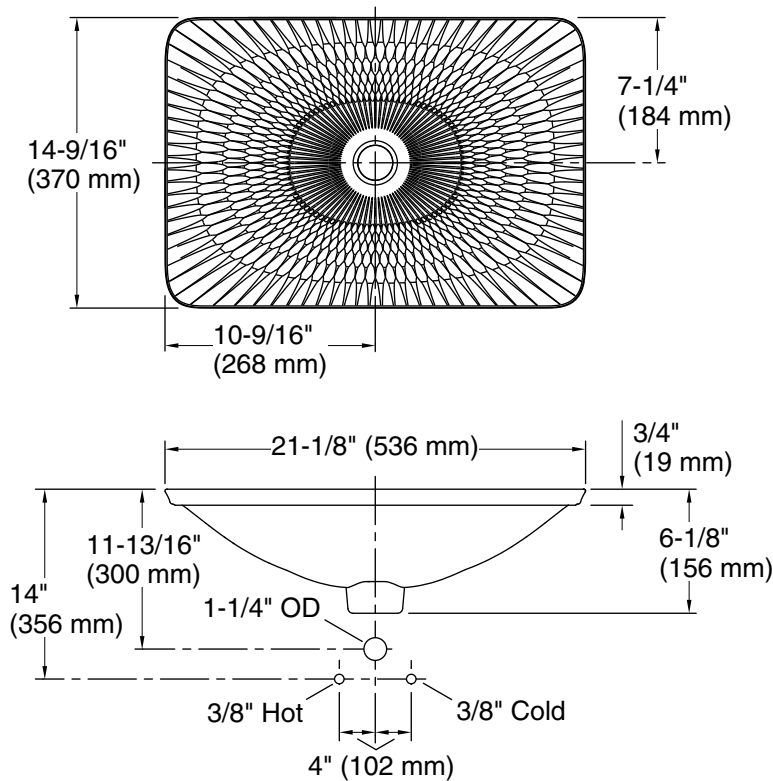

## Technical Information

All product dimensions are nominal.

- Bowl configuration: Single
- Installation: Drop-in, Vessel
- Bowl area (Only): Length: 21-1/8" (536 mm)  
Width: 14-9/16" (370 mm)  
Bowl depth: 4-1/8" (105 mm)  
Water depth: 4-1/8" (105 mm)
- Template: 1242828, required, included