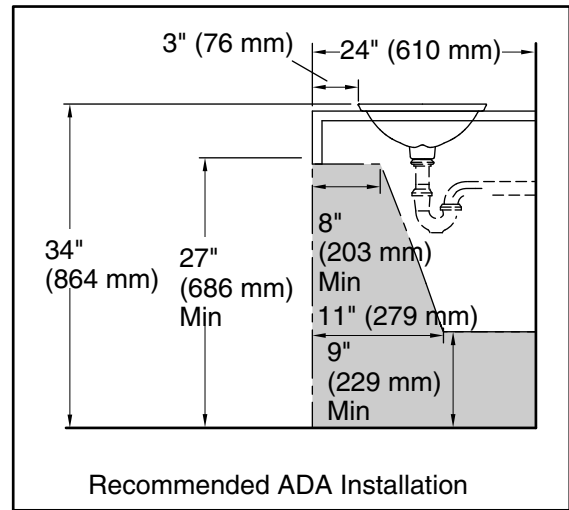

## Technical Information

All product dimensions are nominal.

- Bowl configuration: Single
- Installation: Drop-in, Vessel
- Bowl area (Only): Length: 21-1/8" (536 mm)  
Width: 14-9/16" (370 mm)  
Bowl depth: 4-1/8" (105 mm)  
Water depth: 4-1/8" (105 mm)
- Template: 1242828, required, included