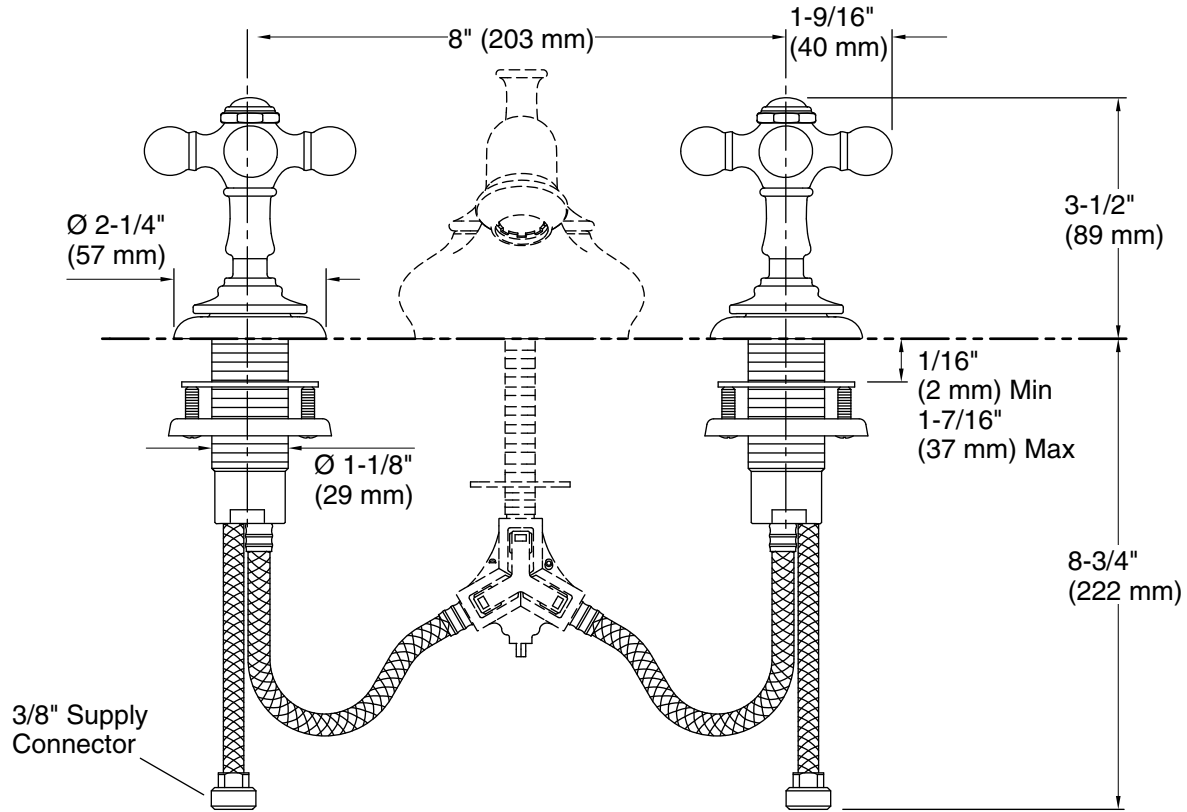

Technical Information

All product dimensions are nominal.

Notes

Install this product according to the installation instructions.

ADA compliant for handles only.

ADA compliant when installed to the specific requirements of these regulations.