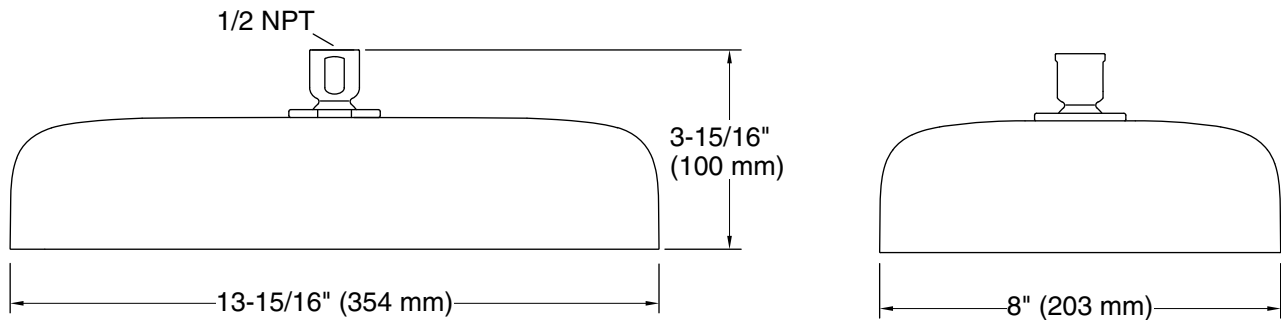

Installation

- 1/2 -14 NPT connection
- Requires single-function rainhead shower arm and flange (sold separately)

Codes/Standards

ASME A112.18.1/CSA B125.1
DOE - Energy Policy Act 1992

KOHLER® Faucet Lifetime Limited Warranty

Technical Information

All product dimensions are nominal.

Showerhead/Body Spray:

Rated maximum flow: 2.5 gal/min (9.5 l/min)

flow:

Pressure: 80 psi (5.5 bar)

Notes

For use with automatic compensating valves rated at 2 gal/min (7.6 l/min) or less.