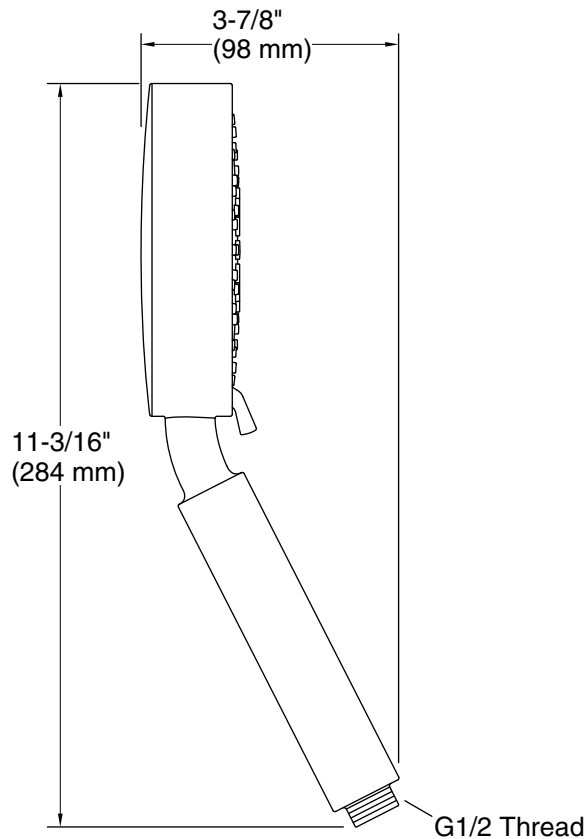

Technical Information

All product dimensions are nominal.

Drain included: No

Handshower:

Rated maximum flow: 1.75 gal/min (6.6 l/min)

Notes

Install this product according to the installation instructions.

Plumbing codes require an atmospheric vacuum breaker be installed in-line with handshowers. Please consult with local plumbing officials.

ADA, OBC, CSA B651 compliant when installed to the specific requirements of these regulations.