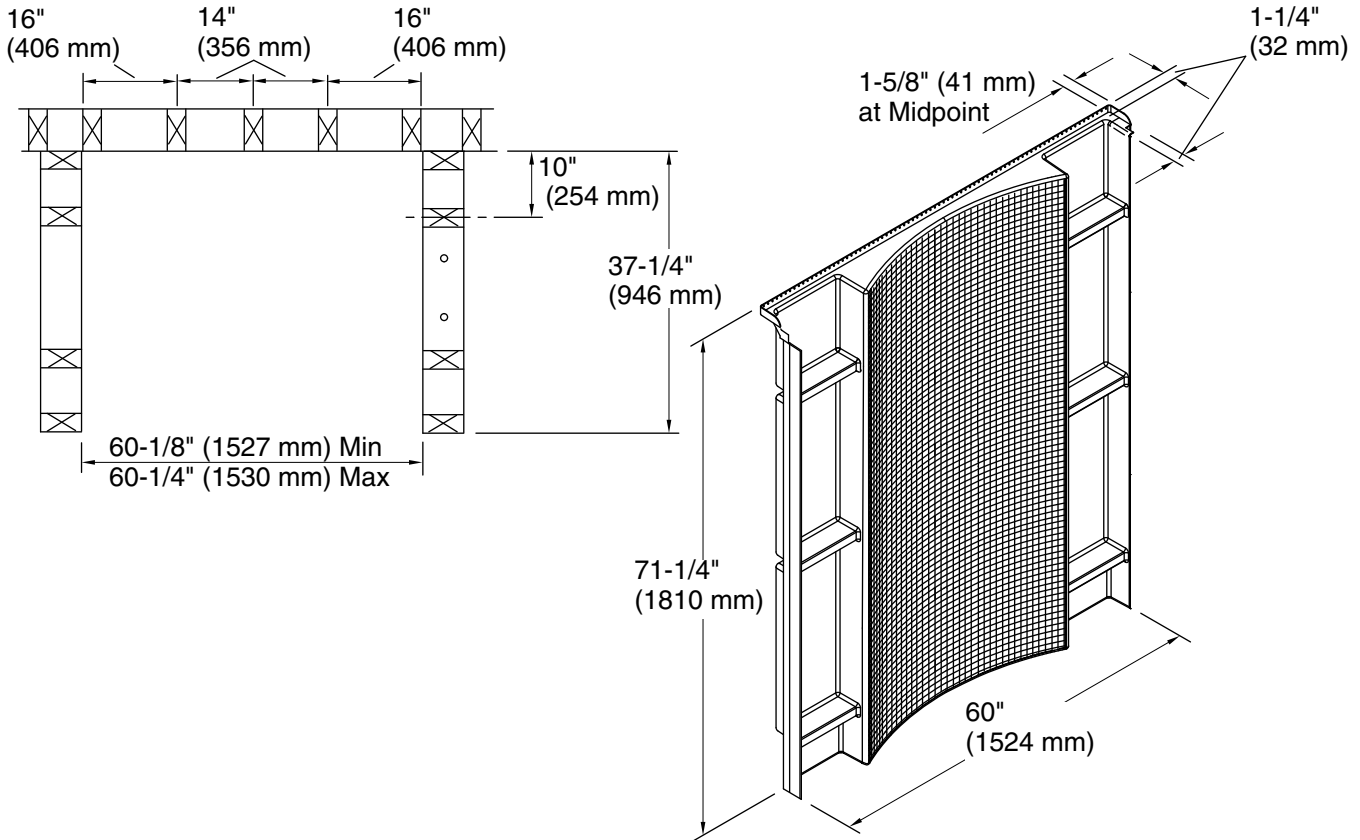

Accord®
60" x 77" back wall
72272100

Features

- 60" (1524 mm) back wall.
- High-gloss finish provides a smooth, shiny surface that is easy to clean.
- Install with 72245100 wall set and 72271100 shower base .

For the most current Specification Sheet, go to www.sterlingplumbing.com.

Technical Information

All product dimensions are nominal.

Installation:	Three-wall alcove
Maximum door height:	72" (1829 mm)
Maximum door width:	56-5/8" (1438 mm)