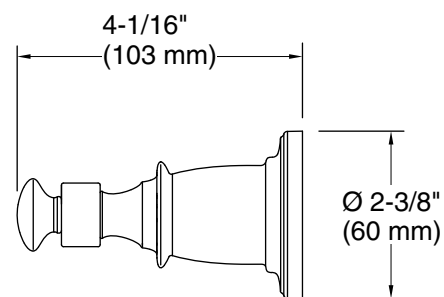

Technical Information

All product dimensions are nominal.

Installation Type: Wall-mount

Material: Zinc, Stainless Steel

Notes

Install this product according to the installation instructions.

CAUTION: Risk of personal injury. Do not install these products in any area where they are likely to be used inadvertently as a grab bar or support bar. These products are not designed or intended for use as a grab bar or support bar.