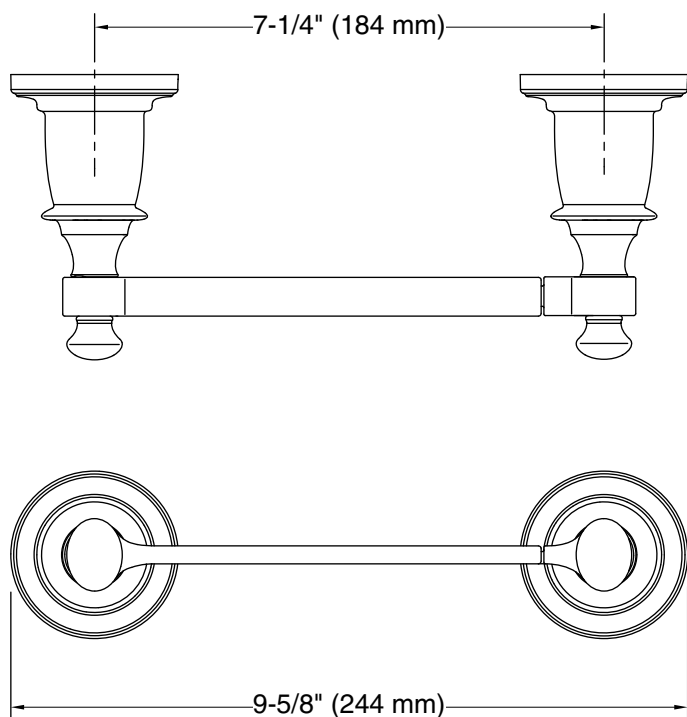

Technical Information

All product dimensions are nominal.

Installation Type: Wall-mount

Material: Zinc, Stainless Steel

Notes

Install this product according to the installation instructions.

CAUTION: Risk of personal injury. Do not install these products in any area where they are likely to be used inadvertently as a grab bar or support bar. These products are not designed or intended for use as a grab bar or support bar.