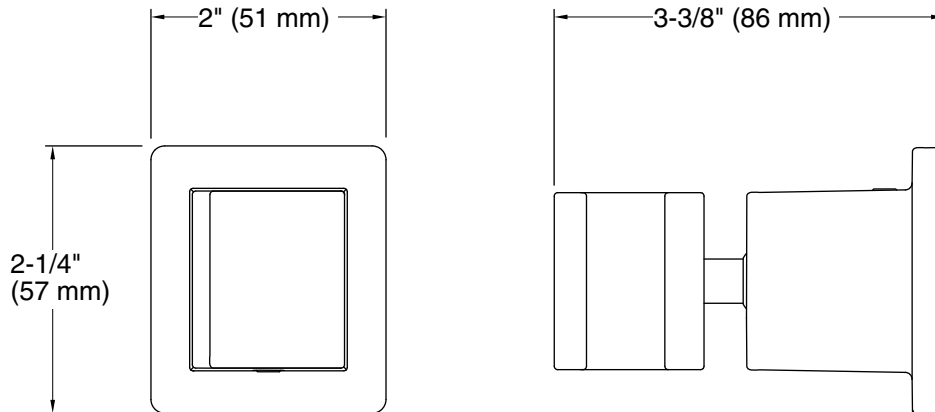

Awaken®

Adjustable Wall-Mount Handshower Bracket

K-98348

Features

- Handshower holder pivots and rotates to position handshower at desired angle
- Ball joint offers smooth, wide-range movement
- Unique side opening for handshower can be positioned for right- or left-side use
- Coordinates with other products in the Awaken collection
- Metal construction

2-26-2024 21:18 - US

THE BOLD LOOK
OF **KOHLER**®

Technical Information

All product dimensions are nominal.

Material: Metal

Notes

Install this product according to the installation guide.