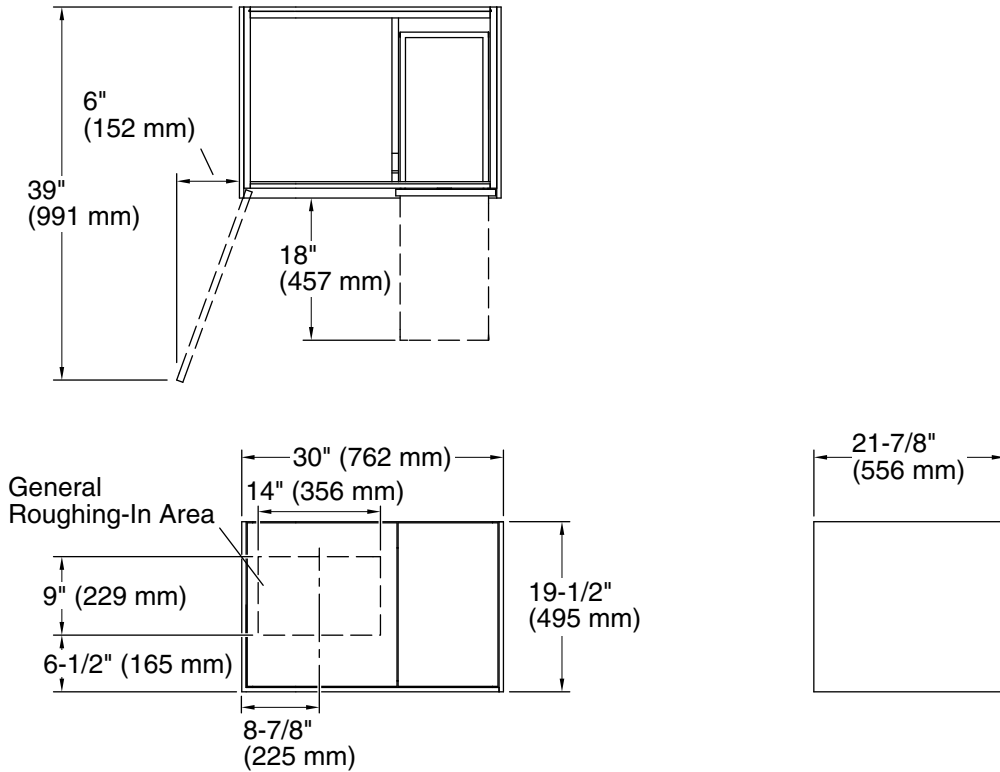

Technical Information

All product dimensions are nominal.

Vanity type: Wall-mount

Lighting included: No

Notes

Install this product according to the installation guide.

Decorative cabinet hardware is not supplied. Refer to the KOHLER bath accessories line for recommended cabinet hardware to complement your vanity.

Select the type of fastener based upon the wall material. Two 500 lb (227 kg) minimum load bearing fasteners are recommended.