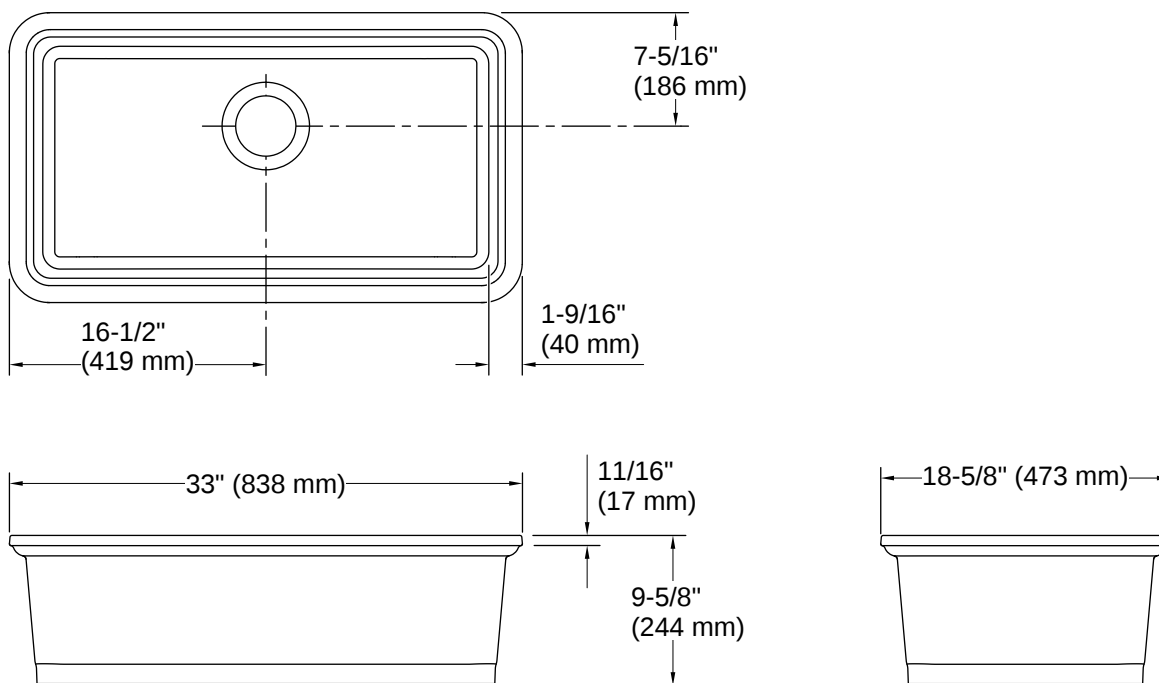

Installation

- Undermount

Installation Notes

Install this product according to the installation instructions.

We recommend measuring the actual sink to be installed to create the countertop cut out to ensure exact fit