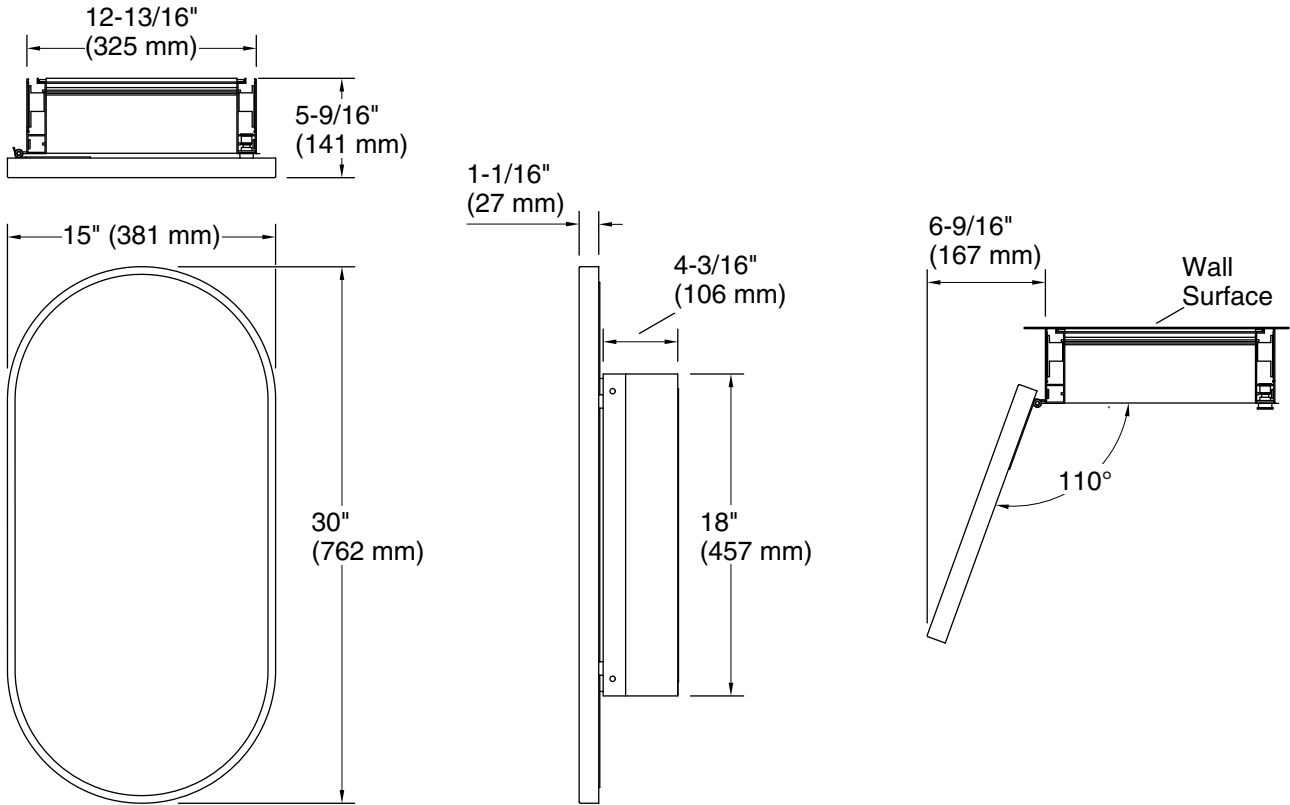

Features

- Front mirror, inside door mirror, and back panel mirror provide superior visibility to make grooming easier
- Two adjustable tempered-glass shelves
- Finish-matched cabinet interior
- Half-shelf adjustable accessory for additional storage included
- Hinges have 110° opening capability

Material

- Anodized aluminum construction with a durable rustproof and chip-resistant finish

Installation

- Surface-mount or recessed
- Can be installed with left- or right-hand swing

Codes/Standards

ANSI Z97.1
CPSC 16CFR 1201
EPA TSCA Title VI/CARB P2

Technical Information

All product dimensions are nominal.

Lighting included: No

Notes

Install this product according to the installation instructions.

For surface-mount, use anchors (not provided) rated for the loaded weight of this product.