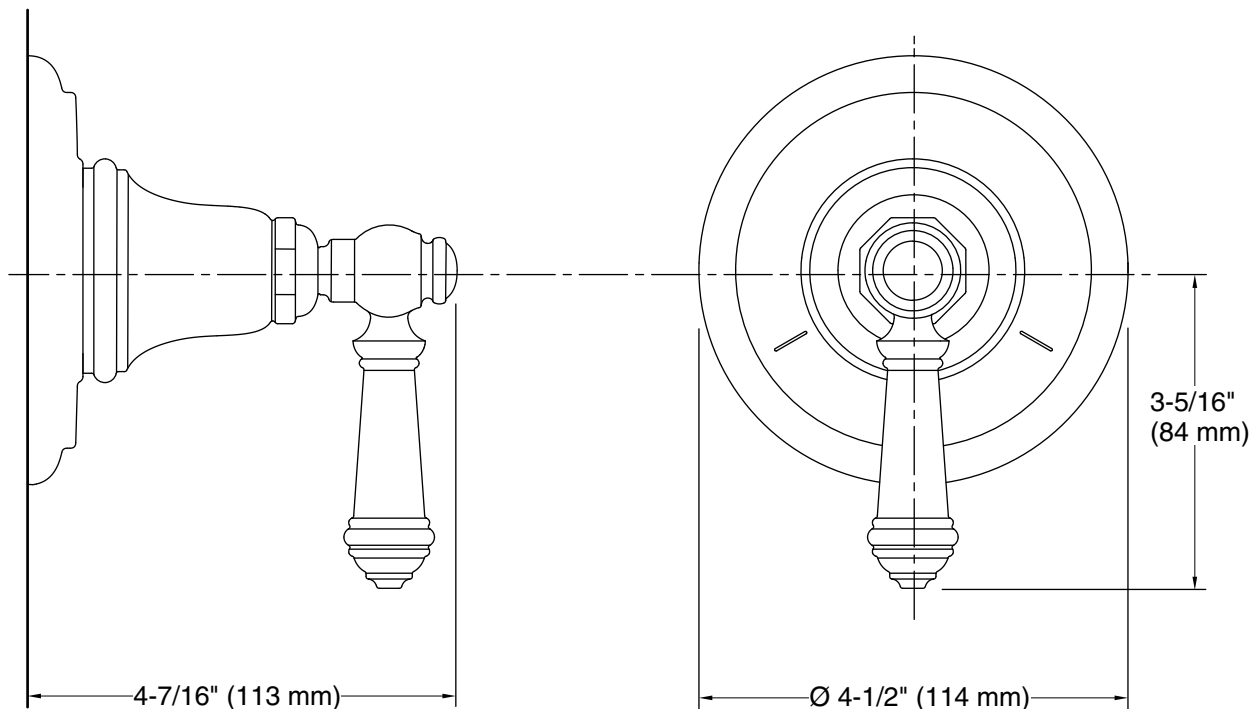

Technical Information

All product dimensions are nominal.

Notes

Install this product according to the installation instructions.

ADA, OBC, CSA B651 compliant when installed to the specific requirements of these regulations.