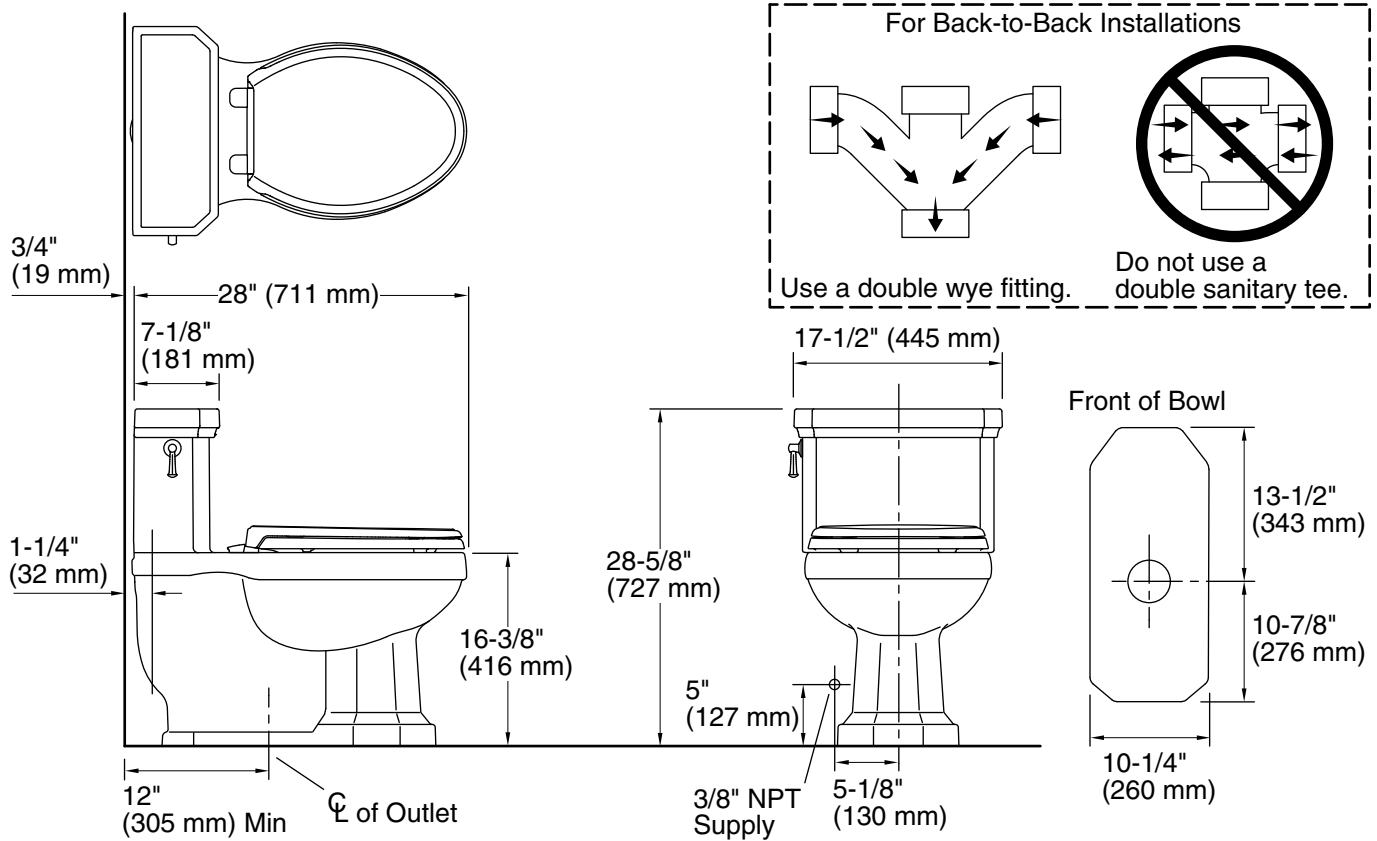

### Installation

- Standard 12" (305 mm) rough-in.
- Supply line sold separately.

# Kathryn® Comfort Height®

One-piece compact elongated chair height toilet

### Technical Information

All product dimensions are nominal.

Toilet type:	One-piece, Floor-mount
Waste Outlet:	Floor
Bowl shape:	Elongated
Flush type:	AquaPiston®
Trap passageway:	2-1/8" (54 mm)
Water Consumption	
Full:	1.28 gpf (4.8 lpf)
Water surface size:	10-1/2" x 7-1/2" (267 mm x 191 mm)
Rim to water surface:	5-5/8" (143 mm)
Rough-in:	12" (305 mm)
Seat-mounting holes:	5-1/2" (140 mm)