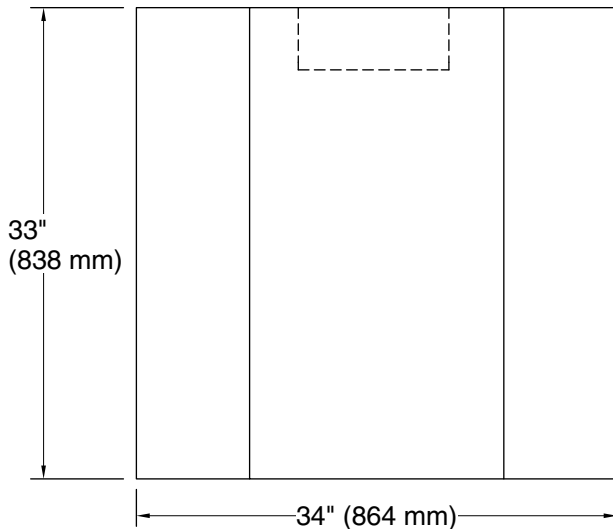

Required Electrical Service

One circuit required, protected with Class A Ground-Fault Circuit-Interrupter (GFCI). Outside North America, this device may be known as a Residual Current Device (RCD).

Lights: 120 V, 15 A, 60 Hz

Technical Information

All product dimensions are nominal.

Mirror type: Wall-mount pivot

Electrical component Lights: 120 V, 0.8 A, 60 Hz rating:

Notes

Install this product according to the installation instructions.

Select the type of fastener based on the wall material. A minimum 20 lb (9.07 kg) load bearing fastener is recommended.

Install the fastener to a stud to avoid possible property and product damage.

A dimmer switch is required. This product is compatible with most residential dimmer switches intended for incandescent and dimmable LED bulbs.