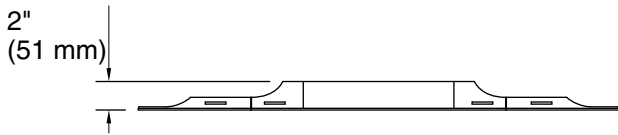

Required Electrical Service

One circuit required, protected with Class A Ground-Fault Circuit-Interrupter (GFCI). Outside North America, this device may be known as a Residual Current Device (RCD).

Lights: 120 V, 15 A, 60 Hz

Technical Information

All product dimensions are nominal.

Mirror type: Wall-mount pivot

Electrical component Lights: 120 V, 0.8 A, 60 Hz rating:

Notes

Install this product according to the installation instructions.

Select the type of fastener based on the wall material. A minimum 20 lb (9.07 kg) load bearing fastener is recommended.

Install the fastener to a stud to avoid possible property and product damage.

A dimmer switch is required. This product is compatible with most residential dimmer switches intended for incandescent and dimmable LED bulbs.