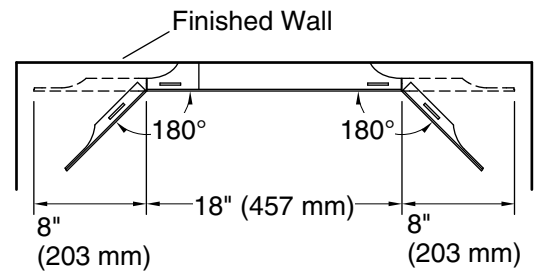

Required Electrical Service

One circuit required, protected with Class A Ground-Fault Circuit-Interrupter (GFCI). Outside North America, this device may be known as a Residual Current Device (RCD).

Lights: 120 V, 15 A, 60 Hz

Technical Information

All product dimensions are nominal.

Mirror type: Wall-mount pivot

Electrical component Lights: 120 V, 0.8 A, 60 Hz rating:

Notes

Install this product according to the installation instructions.

Select the type of fastener based on the wall material. A minimum 20 lb (9.07 kg) load bearing fastener is recommended.

Install the fastener to a stud to avoid possible property and product damage.

A dimmer switch is required. This product is compatible with most residential dimmer switches intended for incandescent and dimmable LED bulbs.