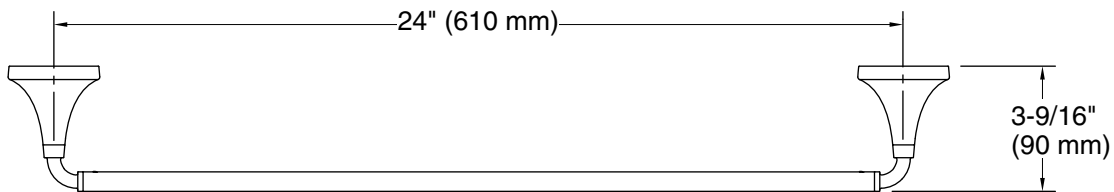

Technical Information

All product dimensions are nominal.

Installation Type: Wall-mount

Material: Zinc, Stainless Steel

Notes

Install this product according to the installation instructions.