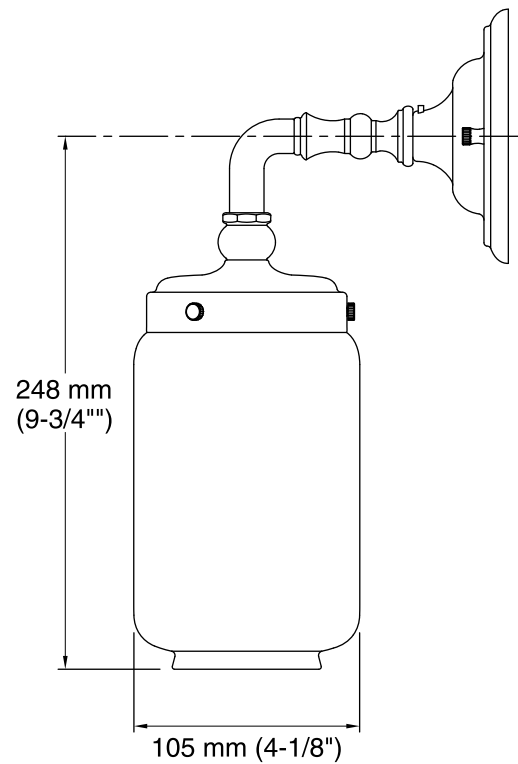

Features

- Clear glass shade with inner frosted glass diffuser for reduced glare.
- For use with E26 base CFL bulb (sold separately).
- For installation as a downlight only.
- Coordinates with faucets and accessories in the Artifacts collection.

Technical Information

All product dimensions are nominal.

Notes

Install this product according to the installation instructions.