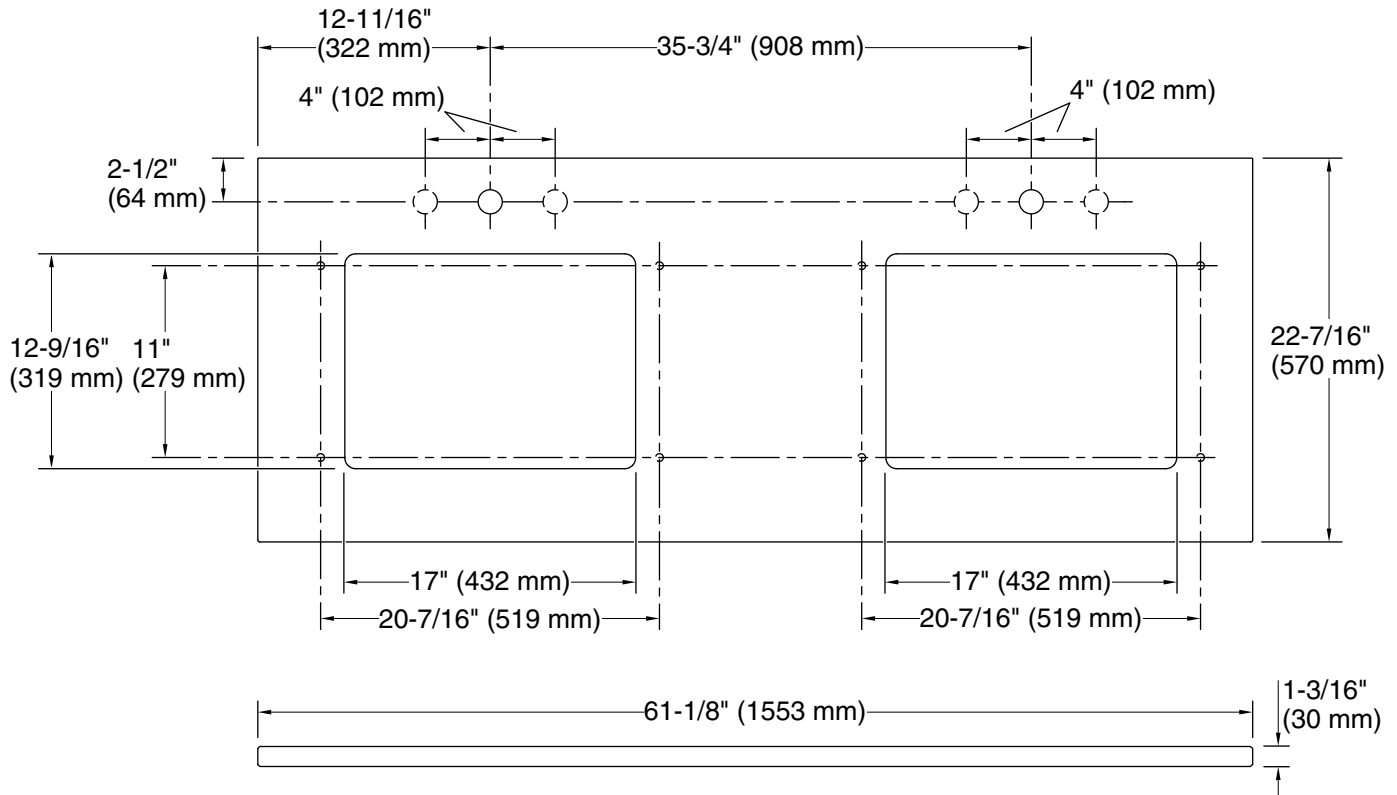

Silestone™ 61" quartz vanity top with two rectangular cutouts

K-28255

Features

- Designed for use with 60" (1524 mm) KOHLER vanities Lodern, Poplin, Damask, Jute, Jacquard, and Marabou (sold separately)
- Available in many classic and warm neutral tones to work seamlessly in any decor
- Pairs beautifully with select KOHLER® and Artist Editions™ sinks for a complete solution
- 1/2" (12.7 mm) countertop overhang per side
- Flat, square edges give a crisp, finished look
- Optional side and backsplashes available (sold separately)
- This product is covered under the Silestone™ 25-Year Limited Warranty

Material

- Silestone™ quartz

Installation

- Vanity top
- Single faucet hole with pilot holes for optional 8" (203 mm) widespread faucet configuration

Recommended Products/Accessories

- K-2882 19-3/4" rectangular undermount bathroom sink
- K-2330 19-3/4" rectangular undermount bathroom sink
- K-20000 20-1/2" rectangular undermount bathroom sink

Available Colors/Finishes

Color tiles intended for reference only.

Color	Code	Description
	ESR	ET Serena
	EMQ	ET Marquina
	EMQ	ET Marquina
	EST	ET Statuario

Technical Information

All product dimensions are nominal.
 Installation: Vanity top/ITB
 Number of deck holes: 1