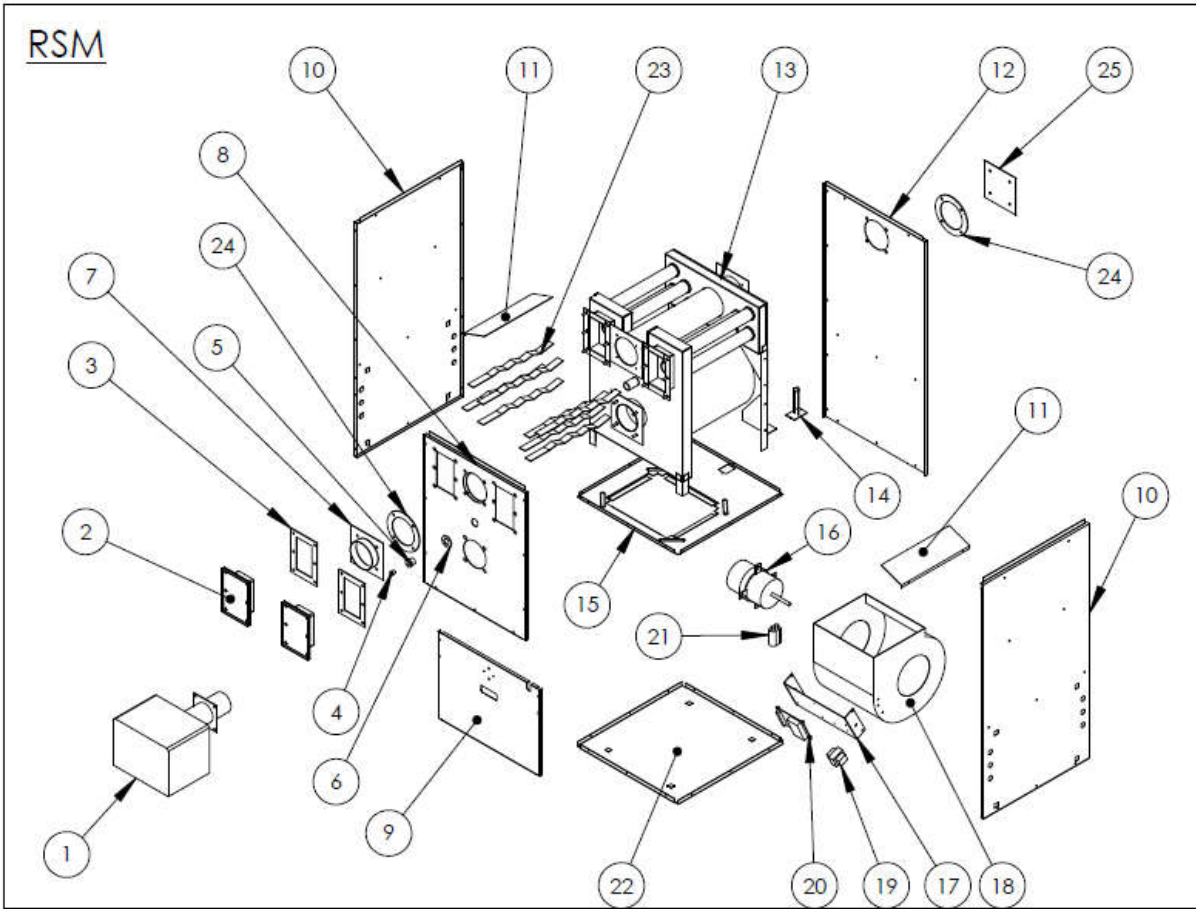

RSM

Item No.	Qty	Description	Part No.
1	1	BURNER - BECKETT	540609B
1	1	BURNER - RIELLO	540820
1	1	BURNER - CARLIN	540820
2	2	CLEAN OUT COVER COMPLETE	17150
3	2	CLEANOUT COVER GASKET	489017
4	1	BRASS PLUG 1/4" NPT	712350
5	1	3/4" X 1/4" BUSHING	310410
6	1	1" WASHER	310094
7	1	FLUE COLLAR	17340
8	1	JACKET FRONT PANEL	17005
9	1	BLOWER DOOR	17030
10	2	JACKET SIDE PANEL	17020
11	2	SIDE AIR BAFFLE	17185
12	1	JACKET REAR PANEL	17015
13	1	HEAT EXCHANGER	17255
14	1	HIGH LIMIT	552315
15	1	BLOWER PARTITION	17040
16	1	MOTOR - PSC	712490
16	1	MOTOR - ECM NIDEC	712497
	1	ECM POWER CABLE- 31"	15050
	1	ECM 16 X 4 WIRE BOX	712498
	1	ECM 16 PIN CONTROL CABLE -27"	15052
	1	ECM 4 PIN CONTROL CABLE -36"	15040
17	1	CONTROL MOUNTING BRACKET	17246
18	1	BLOWER 100-10T	710401
19	1	TRANSFORMER 40VA	552200
20	1	FAN TIMER BOARD NRG MAX	552325K
21	1	CAPACITOR 15MFD PSC MOTOR	712430
22	1	BASE PAN	17050
23	8	TUBE BAFFLE	17220
24	2	FLUE GASKET	489019
25	1	FLUE COVER	17335F