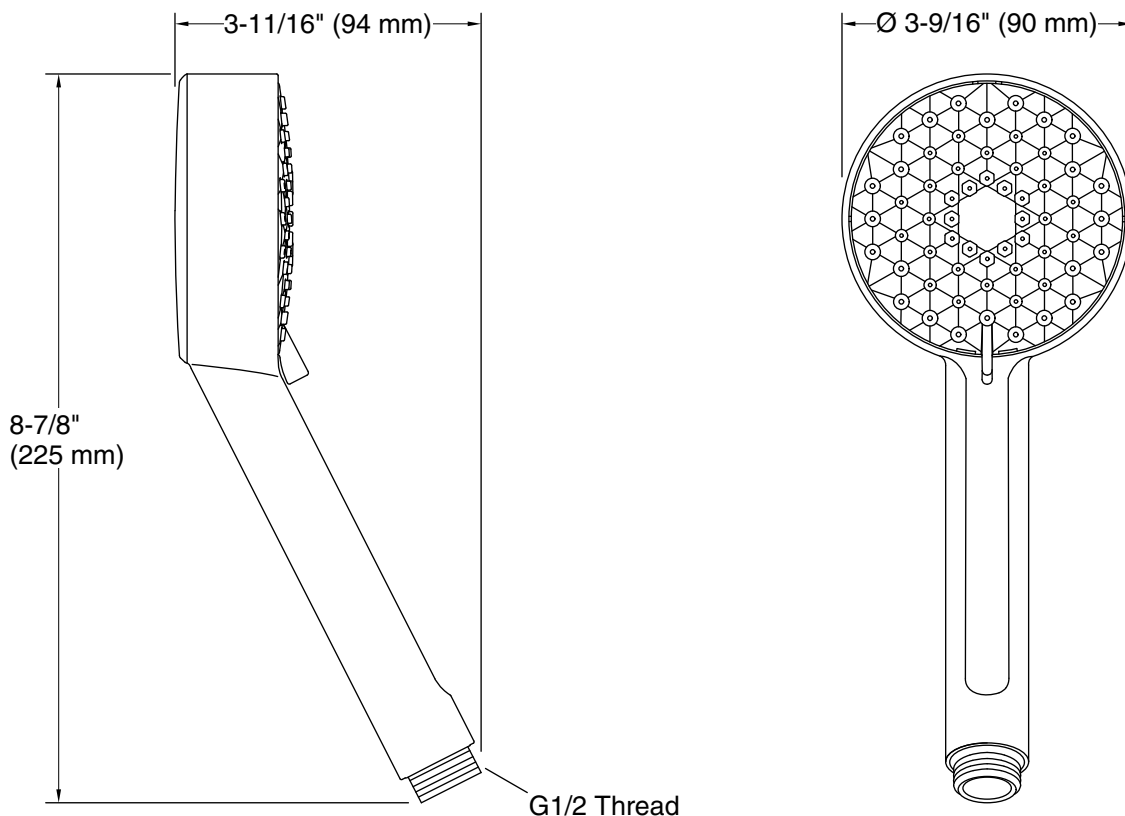

Technical Information

All product dimensions are nominal.

Handshower:

Rated maximum flow: 1.75 gal/min (6.6 l/min)

Notes

Install this product according to the installation instructions.

Plumbing codes require approved backflow prevention devices to be installed in-line to handshowers. Please consult with local plumbing officials.

Plumbing codes require an atmospheric vacuum breaker (such as Kohler Model K-9660) be installed in-line with handshowers. Please consult with local plumbing officials.