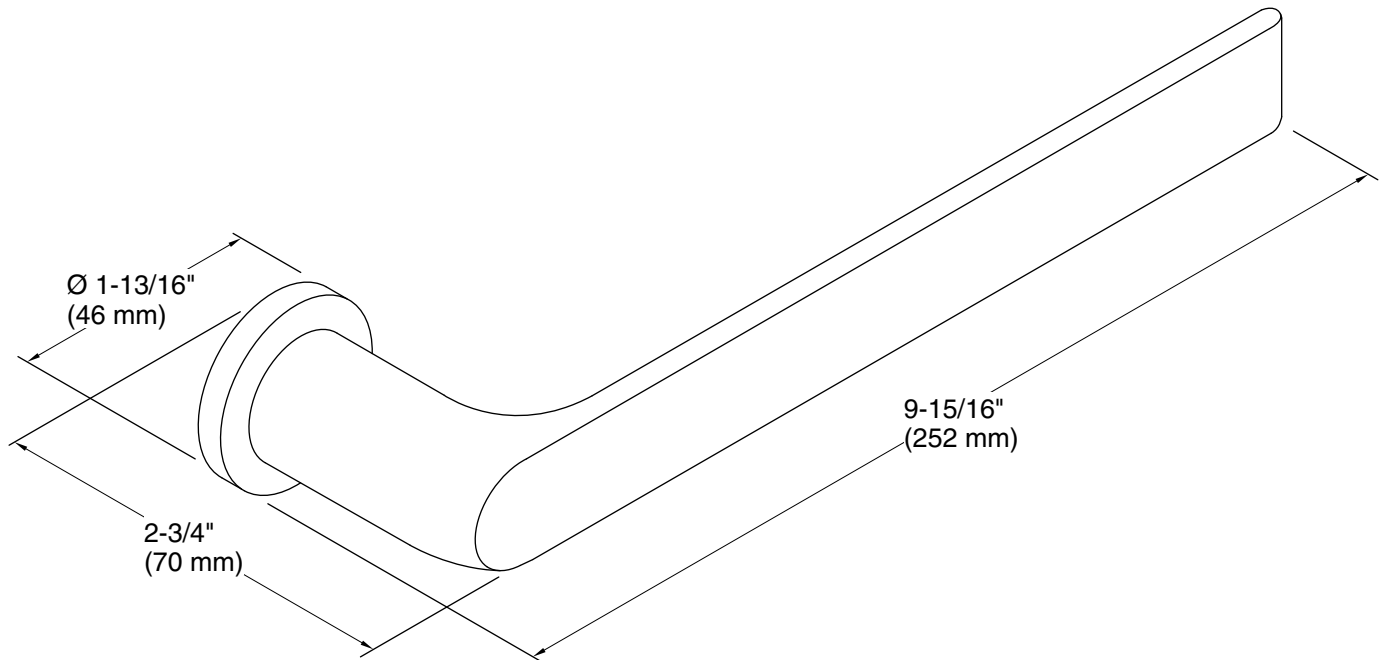

Technical Information

All product dimensions are nominal.

Installation Type: Wall-mount

Material: Zinc

Notes

Install this product according to the installation instructions.

CAUTION: Risk of personal injury. Do not install these products in any area where they are likely to be used inadvertently as a grab bar or support bar. These products are not designed or intended for use as a grab bar or support bar.