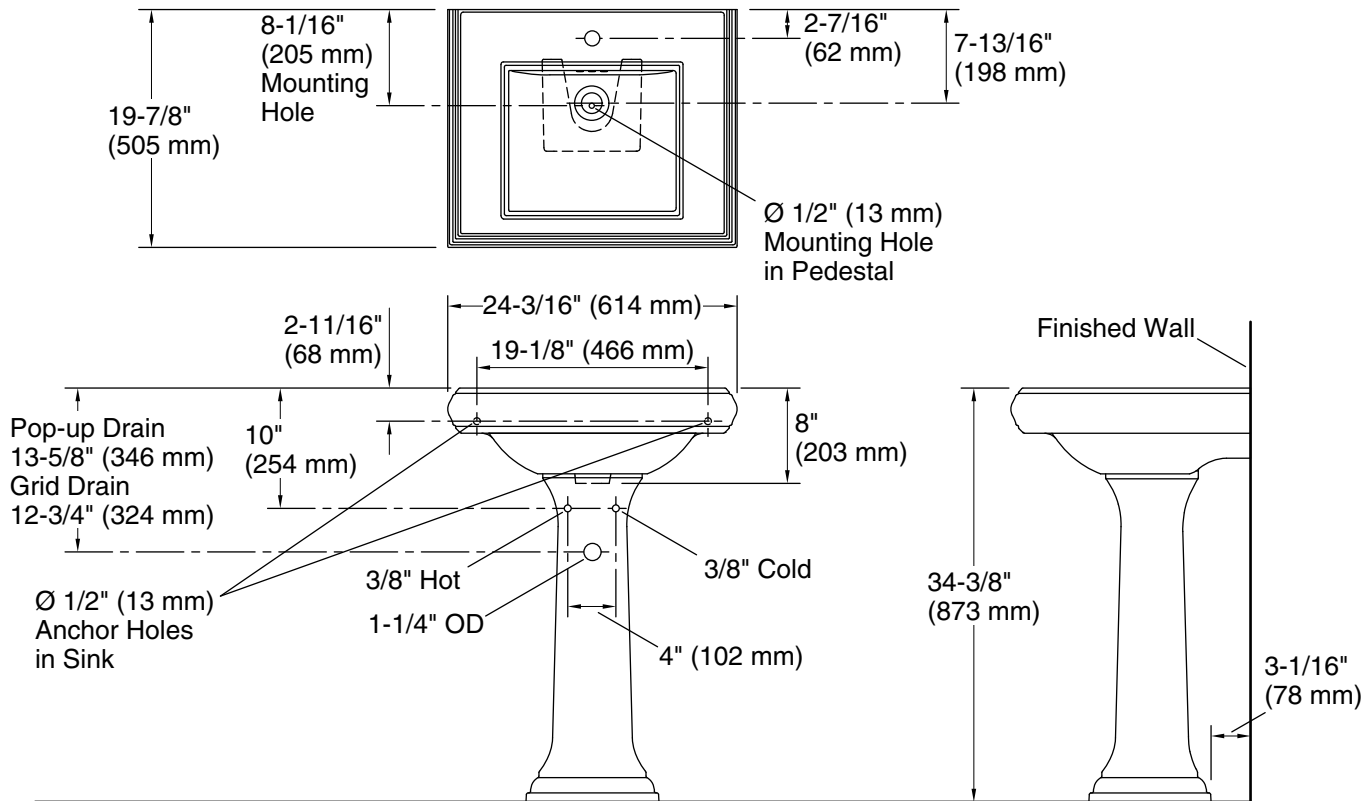

THE BOLD LOOK
OF **KOHLER**®

Technical Information

All product dimensions are nominal.

Basin configuration:	Single Bowl
Bowl area (Only):	Length: 15" (381 mm) Width: 13" (330 mm) Water depth: 4-1/2" (114 mm)
With overflow:	Yes
Number of deck holes:	1
Faucet hole(s):	1-3/8" (35 mm)
Drain hole:	1-3/4" (44 mm)